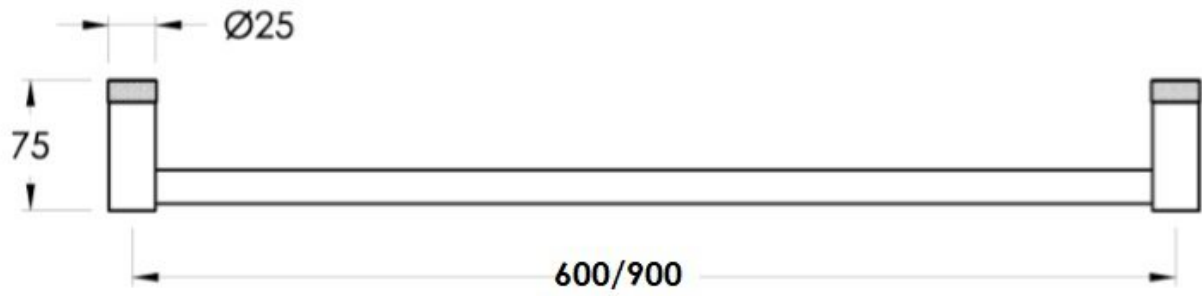

Yokato Single Towel Rail

The Yokato range is forged from architectural design and superior craftsmanship. The intricacies of the knurled details, simple geometric lines and slender trims are illuminated by the substance of this iconic design. Both powerful and refined, Yokato offers a sophistication of its own.

Finish: Available in all Brodware finishes.

Options: Available in 600mm or 900mm lengths.

Specifications

Brodware