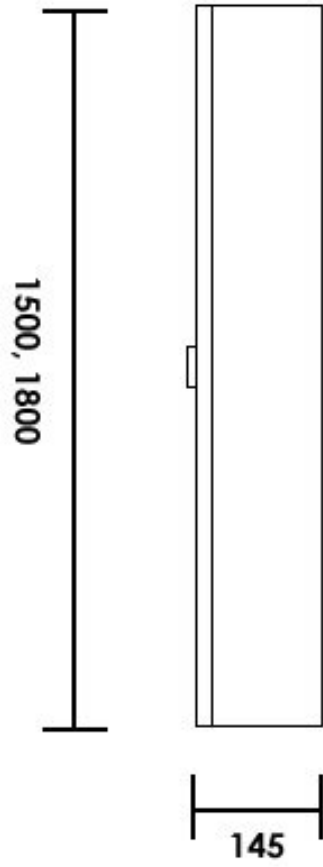

## Overlay Grand

Overlay Grand mirror cabinet by Rifco. Available in 2 heights and 2 widths.

Dimensions: 400 or 450mm (W) x 1500 or 1800mm (H) x 145mm (D)

Features: Full mirrored front, Handle to open, Soft close doors, Wall mount or semi recess, Six fully adjustable toughened glass shelved

## Specifications

**SIDE VIEW**

**FRONT VIEW**