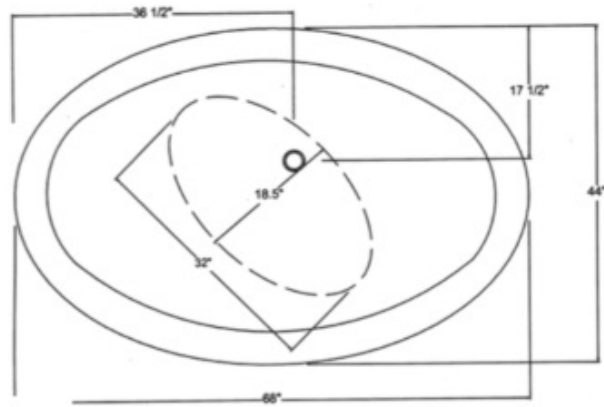

Colours: Bianco Carrara, Silver Travertine, Juparana, Dark Jade & Shanxi Black

Material: Natural marble

Finish: Honed (internally & externally)

Waste: Non-overflow waste (supplied separately)

Dimensions: 1700 L x 1100 W x 660mm H

### Specifications

TOP VIEW

FRONT VIEW

SIDE VIEW