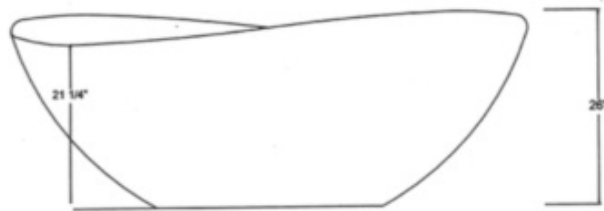

Colours: Bianco Carrara, Silver Travertine, Juparana, Dark Jade & Shanxi Black

Material: Natural marble

Finish: Honed (internally & externally)

Waste: Non-overflow waste (supplied separately)

Dimensions: 1700 L x 1100 W x 660mm H

### Specifications

TOP VIEW

FRONT VIEW

SIDE VIEW