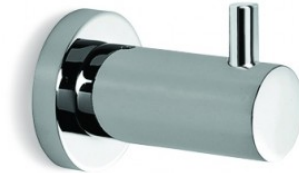

City Plus Robe Hook

Modern simple designs. Using a heavy duty commercial 3 point fixing, this extensive range is one of the strongest accessory collections available. The all brass construction and stainless steel fixings ensures freedom from rust staining on the wall. Staining is a problem often encountered with accessories that use lesser materials. Use City accessories and make your life easy.

Finish: Available in all Brodware finishes.

Specifications