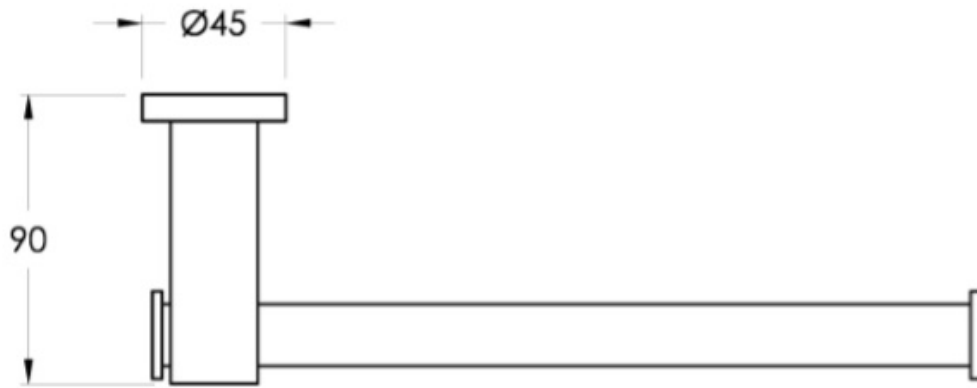

City Plus Guest Towel Holder

Modern simple designs. Using a heavy duty commercial 3 point fixing, this extensive range is one of the strongest accessory collections available. The all brass construction and stainless steel fixings ensures freedom from rust staining on the wall. Staining is a problem often encountered with accessories that use lesser materials. Use City accessories and make your life easy.

Features: Reversible.

Finish: Available in all Brodware finishes.

Specifications

Brodware