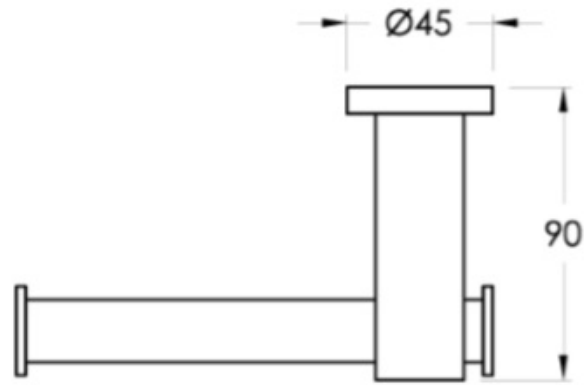

City Plus Toilet Roll holder

Modern simple designs. Using a heavy duty commercial 3 point fixing, this extensive range is one of the strongest accessory collections available. The all brass construction and stainless steel fixings ensures freedom from rust staining on the wall. Staining is a problem often encountered with accessories that use lesser materials. Use City accessories and make your life easy.

Features: Reversible. Can also be used as a spare toilet roll holder, vertically mounted.

Finish: Available in all Brodware finishes.

Specifications

Brodware