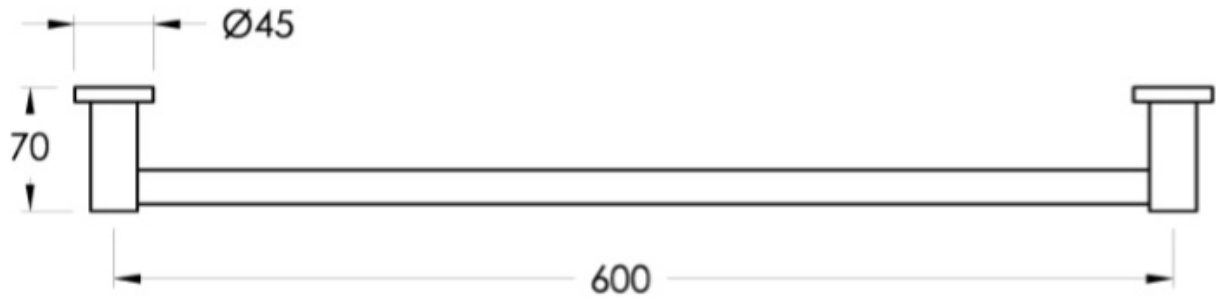

City Plus Single Towel Rail

Modern simple designs. Using a heavy duty commercial 3 point fixing, this extensive range is one of the strongest accessory collections available. The all brass construction and stainless steel fixings ensures freedom from rust staining on the wall. Staining is a problem often encountered with accessories that use lesser materials. Use City accessories and make your life easy.

Options: Available in 600mm or 900mm lengths.

Finish: Available in all Brodware finishes.

Specifications

Brodware