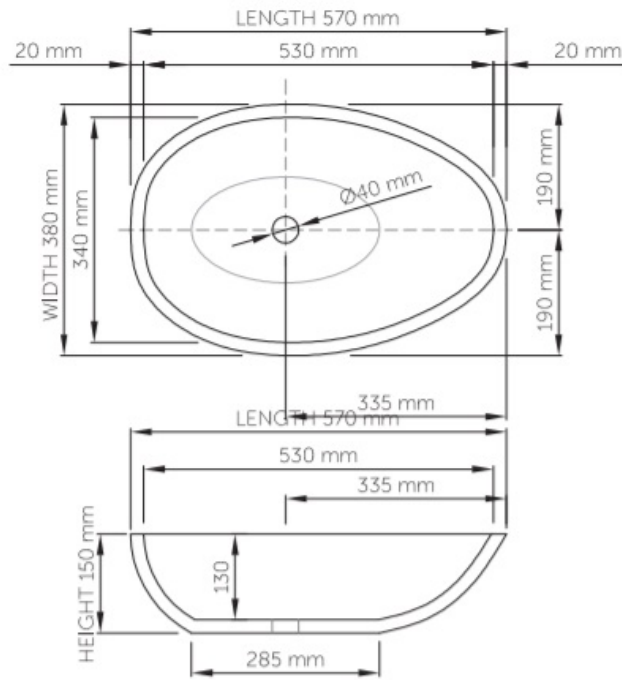

Dimensions: 570mm W x 380mm D x 150mm

Material: DADOquartz is solid and void-free with no fissures or veins, manufactured from resin and quartz aggregates. It has a silky finish.

Colour: White

Waste: 32mm non-overflow waste (supplied separately)

Tapholes: No taphole only

Specifications

Product code SWMBAS57-M/P **wide rim**

Size (l) x (w) x (h): 570mm x 380mm x 150mm
 Top to waste: 130mm
 Overflow: No overflow
 Material: DADOquartz®
 Colour: White/Custom
 Finish: Matte/Polished

Base dimensions: 285mm x 160mm
 Rim width: 20mm
 Weight: 15kg
 Packing dimensions: 620mm x 440mm x 210mm
 Shipping mass: 20kg
 Warranty: Lifetime