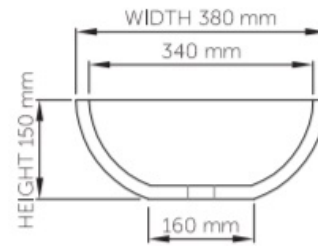

Dimensions: 570mm W x 380mm D x 150mm

Material: DADOquartz is solid and void-free with no fissures or veins, manufactured from resin and quartz aggregates. It has a silky finish.

Colour: White

Waste: 32mm non-overflow waste (supplied separately)

Tapholes: No taphole only

Specifications

Product code SWMBAS57-M/P **wide rim**

Size (l) x (w) x (h): 570mm x 380mm x 150mm
 Top to waste: 130mm
 Overflow: No overflow
 Material: DADOquartz®
 Colour: White/Custom
 Finish: Matte/Polished

Base dimensions: 285mm x 160mm
 Rim width: 20mm
 Weight: 15kg
 Packing dimensions: 620mm x 440mm x 210mm
 Shipping mass: 20kg
 Warranty: Lifetime