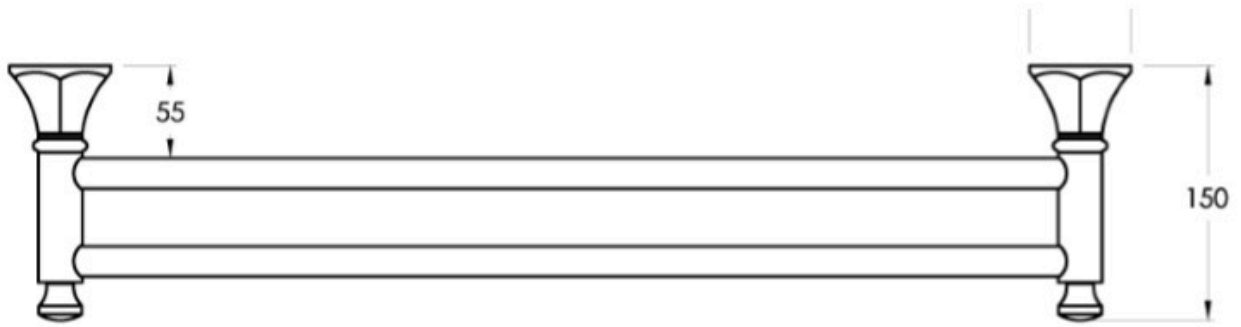

Classique Double Towel Rail

Luxury and comfort exudes from this charming collection of fittings. Classique's clever design allows for a nostalgic or more contemporary look. Clean geometric styling, porcelain handle indicators and a high quality Durobrite® finish. All these combine with the latest technology to provide you with a style you will enjoy for many years.

Finish: Available in all Brodware finishes.

Options: Available in 600mm and 900mm lengths.

Specifications

Brodware