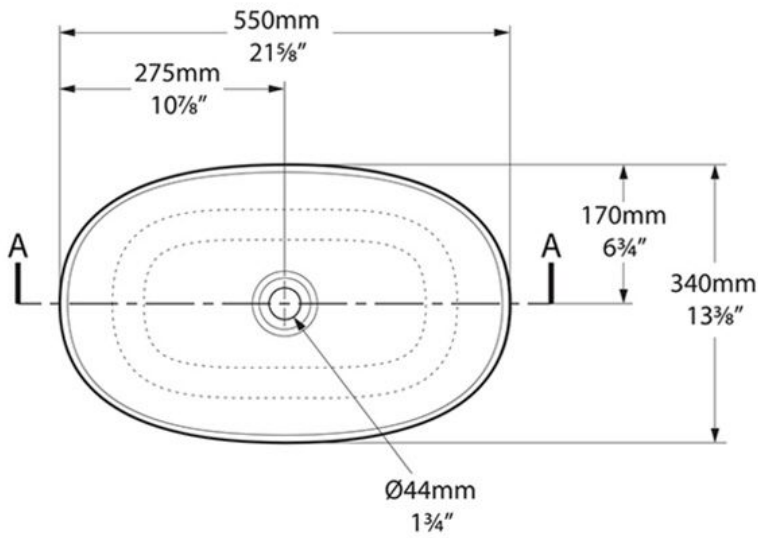

## Cabrits 55 Vessel Basin

Cabrits 55 by Victoria & Albert freestanding basin encompasses a streamlined design to complement the Cabrits Bath.

Dimensions: 548mm W x 340mm D x 102mm H

Colour: White (Exterior Colours available: White, Matt White, Gloss Black, Light Grey, Matt Black, Anthracite, Stone Grey)

### Specifications

**Top view**

**Front view**

**Side view**

**Section AA**

\*All measurements subject to +/-5% tolerance