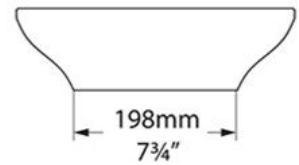

## Cabrits 55 Vessel Basin

Cabrits 55 by Victoria & Albert freestanding basin encompasses a streamlined design to complement the Cabrits Bath.

Dimensions: 548mm W x 340mm D x 102mm H

Colour: White (Exterior Colours available: White, Matt White, Gloss Black, Light Grey, Matt Black, Anthracite, Stone Grey)

### Specifications

**Top view**

**Front view**

**Side view**

**Section AA**

\*All measurements subject to +/-5% tolerance