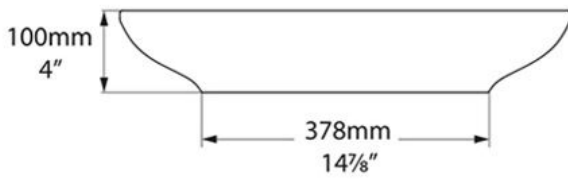

## Cabrits 55 Vessel Basin

Cabrits 55 by Victoria & Albert freestanding basin encompasses a streamlined design to complement the Cabrits Bath.

Dimensions: 548mm W x 340mm D x 102mm H

Colour: White (Exterior Colours available: White, Matt White, Gloss Black, Light Grey, Matt Black, Anthracite, Stone Grey)

Installation: Refer to installation instructions supplied with basin for additional information.

### Specifications

**Top view**

**Front view**

**Side view**

**Section AA**

\*All measurements subject to +/-5% tolerance