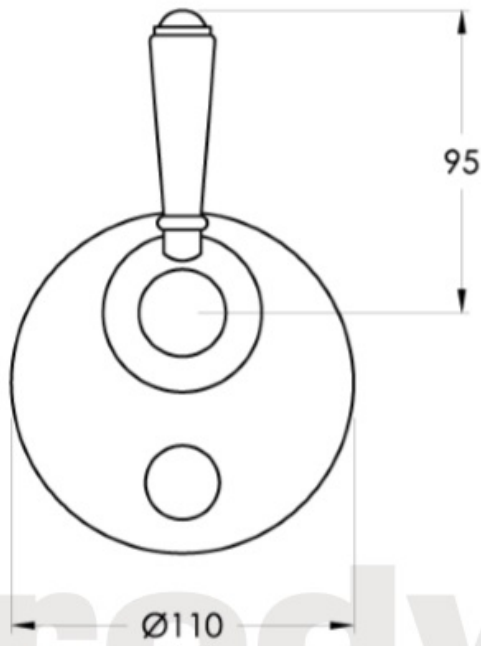

Winslow Diverter Mixer

Delicate detail abounds in the Winslow range, with a French-inspired design aesthetic and fine workmanship coming together to evoke an old world ambience. The Winslow Cross uses the clean brilliance of inscribed porcelain to crown the exquisitely crafted metal cross. The white porcelain finish of the Winslow Lever creates a timeless effect and the ability to turn the taps on and off easily with a brush of one's hand makes the Winslow lever an invaluable addition to the modern home.

Finish: Available in all Brodware finishes.

Options: Available with metal lever handle, white or black porcelain lever handle.

Specifications

Brodware