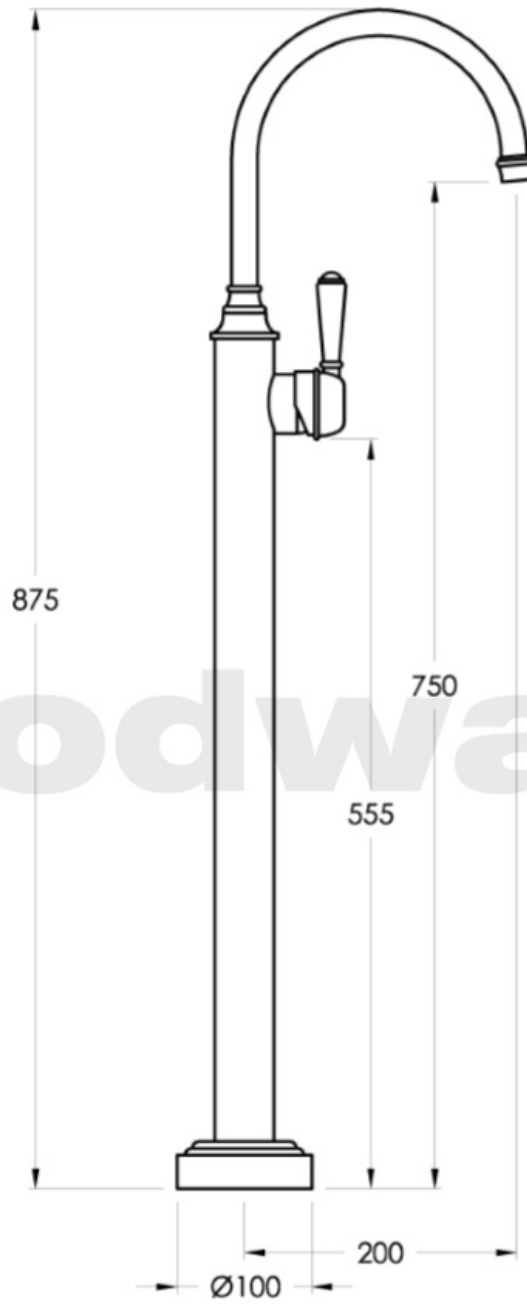

Winslow Floor Bath Mixer

Delicate detail abounds in the Winslow range, with a French-inspired design aesthetic and fine workmanship coming together to evoke an old world ambience. The Winslow Cross uses the clean brilliance of inscribed porcelain to crown the exquisitely crafted metal cross. The white porcelain finish of the Winslow Lever creates a timeless effect and the ability to turn the taps on and off easily with a brush of one's hand makes the Winslow lever an invaluable addition to the modern home.

Features: Curved swivel spout.

Finish: Available in all Brodware finishes.

Options: Available with metal lever handle, white or black porcelain lever handle.

Specifications

Broodware