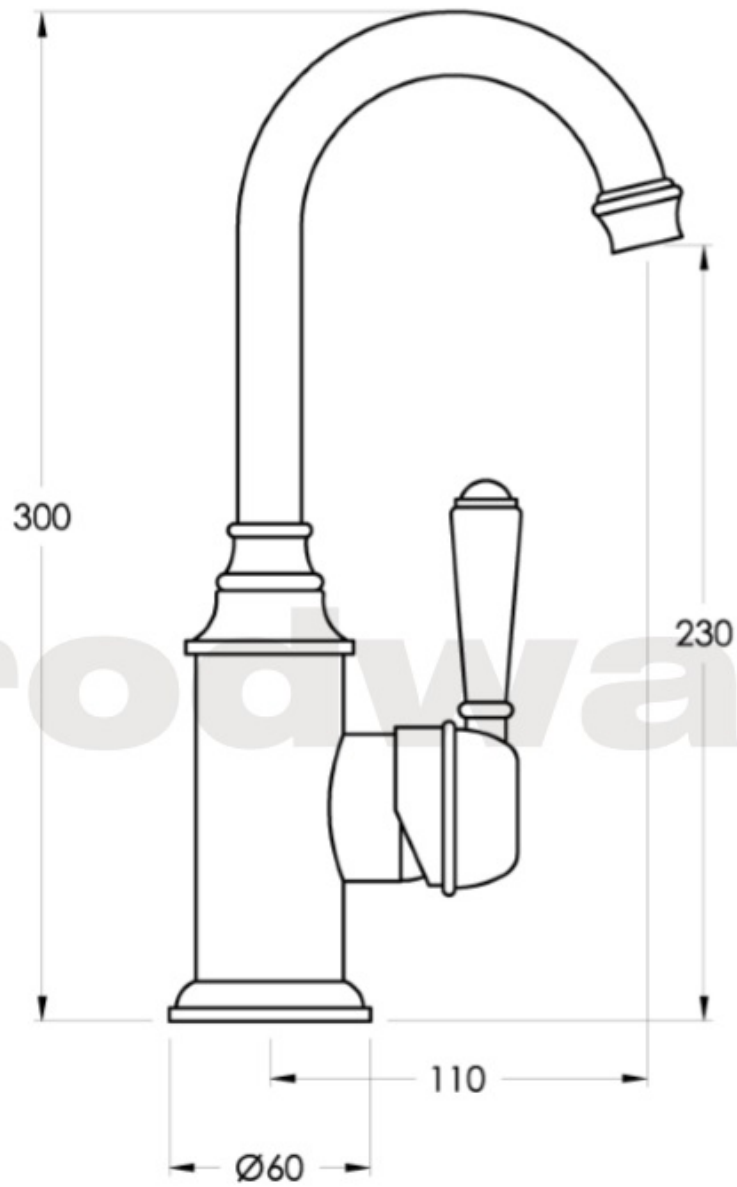

Winslow Basin Mixer

Delicate detail abounds in the Winslow range, with a French-inspired design aesthetic and fine workmanship coming together to evoke an old world ambience. The Winslow Cross uses the clean brilliance of inscribed porcelain to crown the exquisitely crafted metal cross. The white porcelain finish of the Winslow Lever creates a timeless effect and the ability to turn the taps on and off easily with a brush of one's hand makes the Winslow lever an invaluable addition to the modern home.

Features: Swivel spout.

Finish: Available in all Brodware finishes.

Options: Available with metal lever handle, white or black porcelain lever handle.

WELS: 6 STAR Rated. 4.5 L/min. Registration number TM27800

Specifications

Brookware