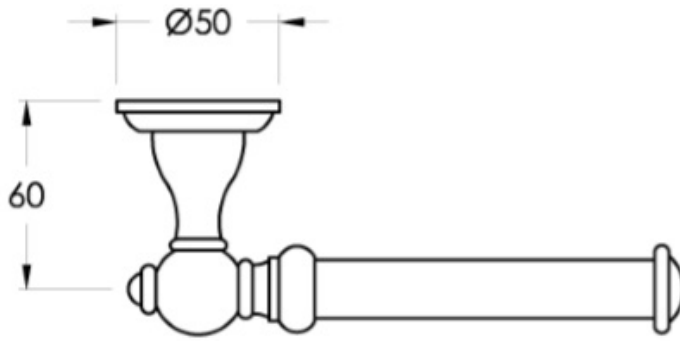

Winslow Toilet Roll Holder

Delicate detail abounds in the Winslow range, with a French-inspired design aesthetic and fine workmanship coming together to evoke an old world ambience.

Finish: Available in all Brodware finishes.

Specifications

Brodware