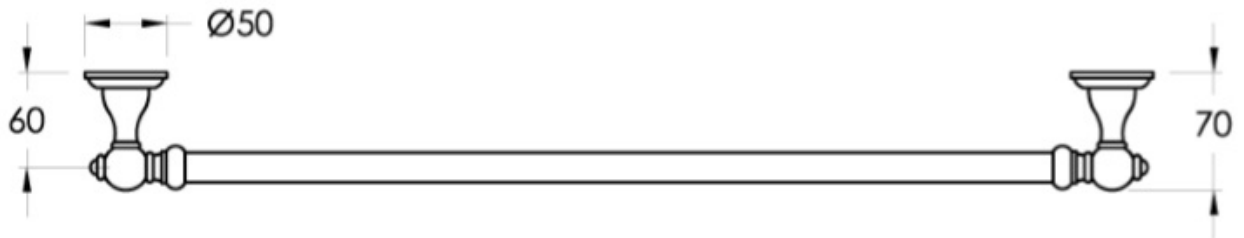

Winslow Single Towel Rail

Delicate detail abounds in the Winslow range, with a French-inspired design aesthetic and fine workmanship coming together to evoke an old world ambience.

Finish: Available in all Brodware finishes.

Dimensions: Available in 600mm or 900mm lengths.

Specifications

Brodware