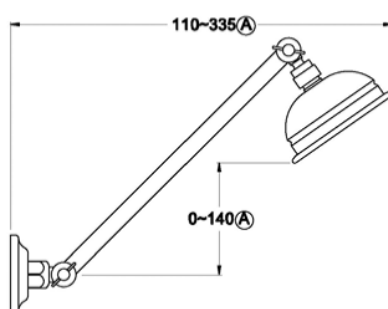

Winslow Shower Set Adjustable

Delicate detail abounds in the Winslow range, with a French-inspired design aesthetic and fine workmanship coming together to evoke an old world ambience. The Winslow Cross uses the clean brilliance of inscribed porcelain to crown the exquisitely crafted metal cross. The white porcelain finish of the Winslow Lever creates a timeless effect and the ability to turn the taps on and off easily with a brush of one's hand makes the Winslow lever an invaluable addition to the modern home.

Features: Adjustable arm and 100mm ball-joint rose.

Finish: Available in all Brodware finishes.

Options: Cross Handles with Easiglide® 3/4 turn ceramic spindles. Metal lever handle with Easiglide® 1/4 turn ceramic spindles. White Porcelain or Black Porcelain lever handle with Easiglide® 1/4 turn ceramic spindles.

WELS: 3 STAR Rated. 9 L/min. Registration number SM12245

Specifications

Front view

Side view:

Top view: