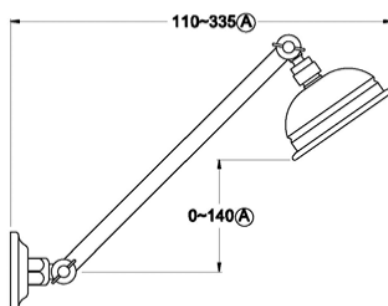

Winslow Shower Set Adjustable

Delicate detail abounds in the Winslow range, with a French-inspired design aesthetic and fine workmanship coming together to evoke an old world ambience. The Winslow Cross uses the clean brilliance of inscribed porcelain to crown the exquisitely crafted metal cross. The white porcelain finish of the Winslow Lever creates a timeless effect and the ability to turn the taps on and off easily with a brush of one's hand makes the Winslow lever an invaluable addition to the modern home.

Features: Adjustable arm and 100mm ball-joint rose.

Finish: Available in all Brodware finishes.

Options: Cross Handles with Easiglide® 3/4 turn ceramic spindles. Metal lever handle with Easiglide® 1/4 turn ceramic spindles. White Porcelain or Black Porcelain lever handle with Easiglide® 1/4 turn ceramic spindles.

WELS: 3 STAR Rated. 9 L/min. Registration number SM12245

Specifications

Front view

Side view:

Top view: