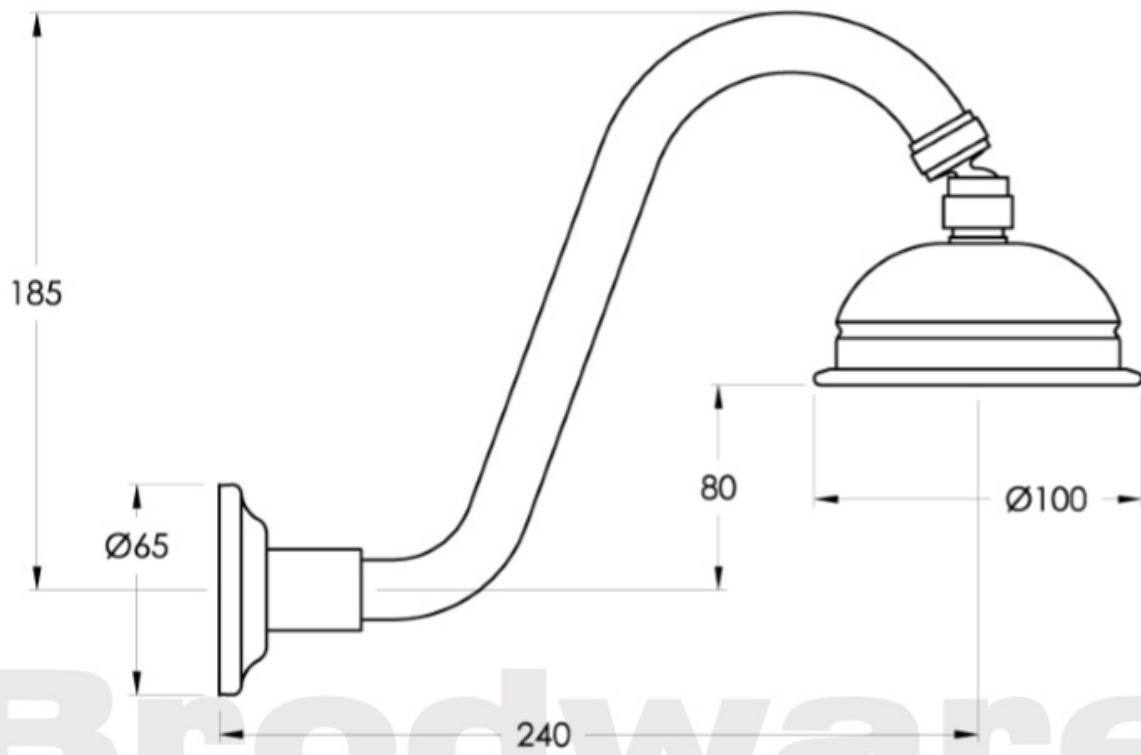

Winslow Shower Set 100mm

Delicate detail abounds in the Winslow range, with a French-inspired design aesthetic and fine workmanship coming together to evoke an old world ambience. The Winslow Cross uses the clean brilliance of inscribed porcelain to crown the exquisitely crafted metal cross. The white porcelain finish of the Winslow Lever creates a timeless effect and the ability to turn the taps on and off easily with a brush of one's hand makes the Winslow lever an invaluable addition to the modern home.

Features: 100mm ball-joint rose.

Finish: Available in all Brodware finishes.

Options: Cross Handles with Easiglide® 3/4 turn ceramic spindles. Metal lever handle with Easiglide® 1/4 turn ceramic spindles. White Porcelain or Black Porcelain lever handle with Easiglide® 1/4 turn ceramic spindles.

WELS: 3 STAR Rated. 9 L/min. Registration number SM10879

Specifications

Brodware