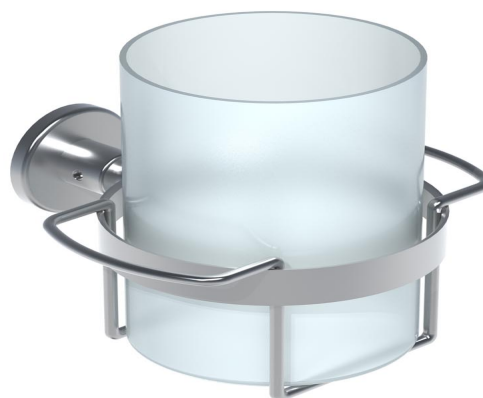

## Vola T6 Toothbrush Holder

Designed to complement the iconic Vola tapware range by Arne Jacobsen, the Vola accessory range continues to remain one of the most sought after design products worldwide. Made in Denmark, it has been specified in many of the world's most amazing commercial and residential fit-outs.

Features: Includes glass.

Finish: Available in all Vola finishes.

For more info on this product, please visit the [Vola website](#).