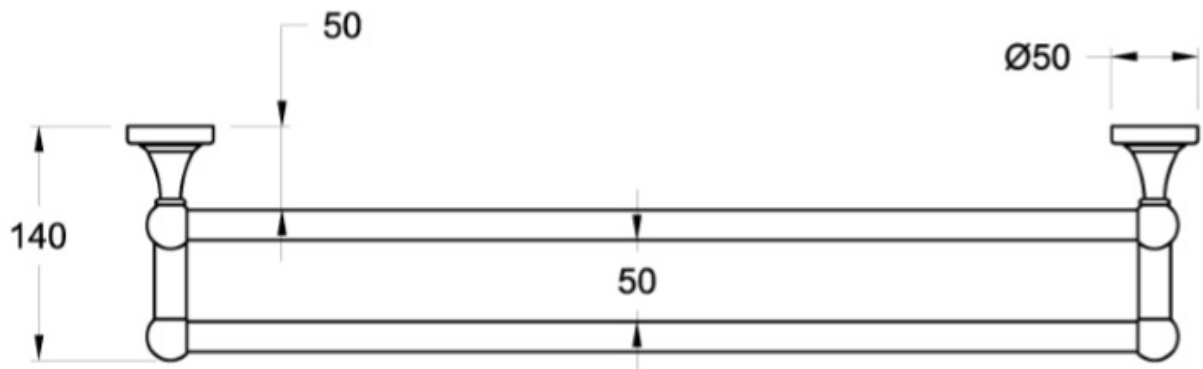

Finish: Available in all Brodware finishes.

Dimensions: Available in 600mm or 900mm lengths.

Specifications

Brodware