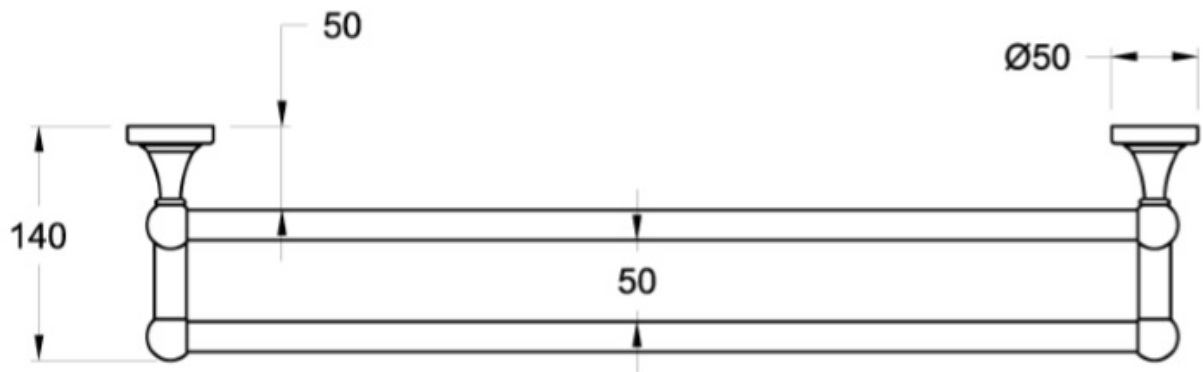

Finish: Available in all Brodware finishes.

Dimensions: Available in 600mm or 900mm lengths.

Specifications

Brodware