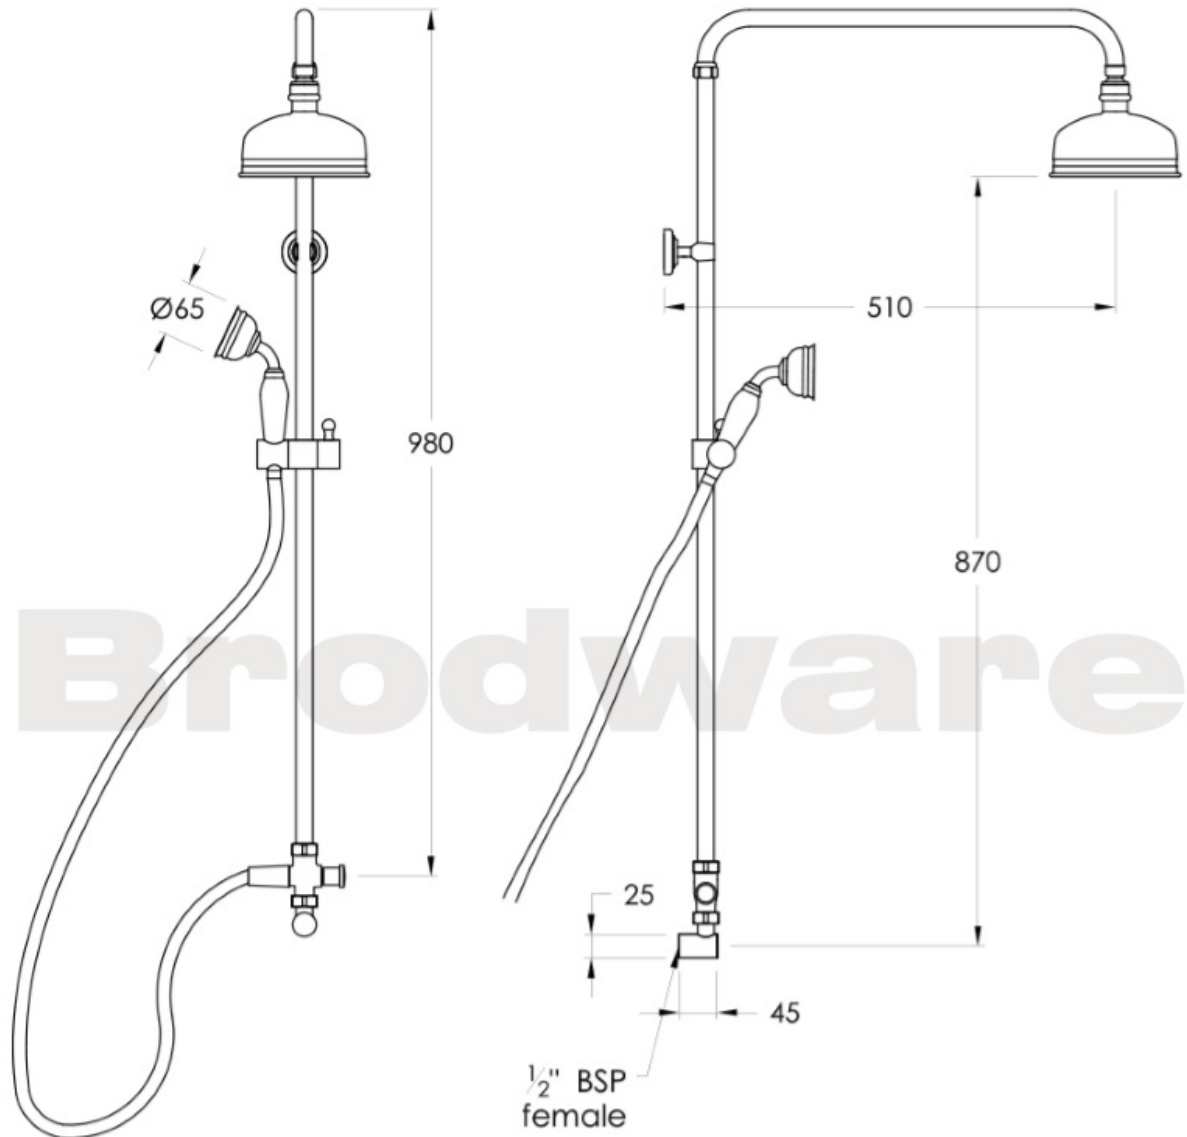

Neu England Exposed Shower w/ Handshower

Full of character, and wonderfully evocative. Indulge the senses with shapes that generate the warm feeling of home. A design that borrows from earlier times yet is certified to the latest water saving WELS standards.

Features: 150mm Shower rose & diverter.

Finish: Available in all Brodware finishes.

WELS: 3 STAR Rated. 9 L/min. Registration number SM12053

Specifications

Note: G $\frac{1}{2}$ " BSP male fittings required in the wall for bottom inlet feed