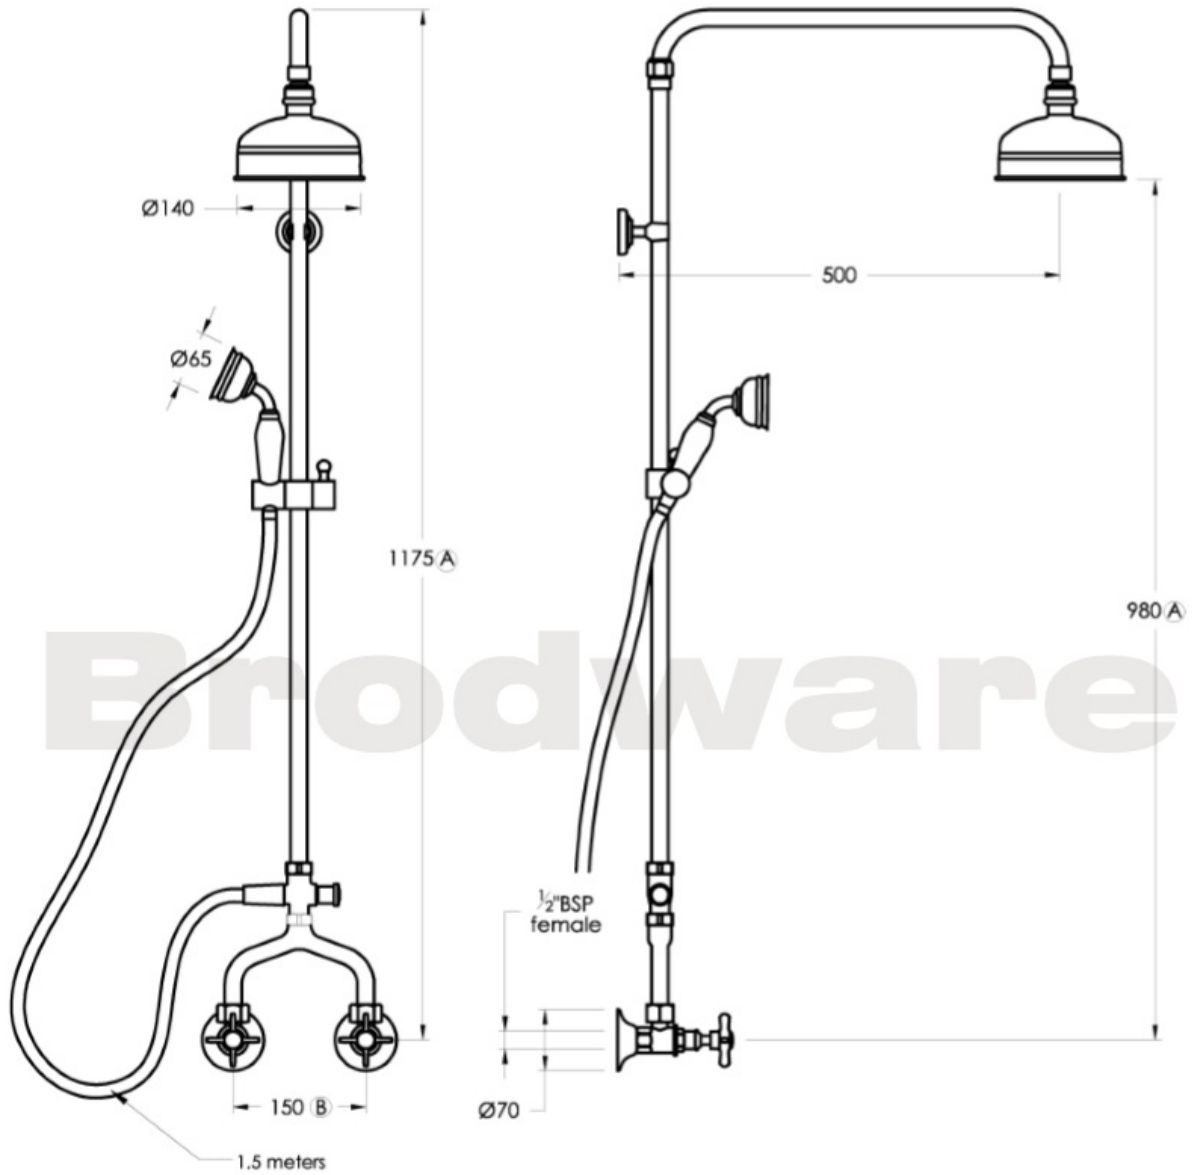

Features: 150mm ball-joint rose, handshower and hose included.

Finish: Available in all Brodware finishes.

Options: Cross Handles with Easiglide® 3/4 turn ceramic spindles. Metal lever handle with Easiglide® 1/4 turn ceramic spindles. White Porcelain or Black Porcelain lever handle with Easiglide® 1/4 turn ceramic spindles.

WELS: 3 STAR Rated. 9 L/min. Registration number SM10892

## Specifications

Note: G $\frac{1}{2}$ " BSP female fittings required in the wall  
B Fixed centre; outlets must have 150mm centres  
A Maximum, adjustable; can be reduced at installation