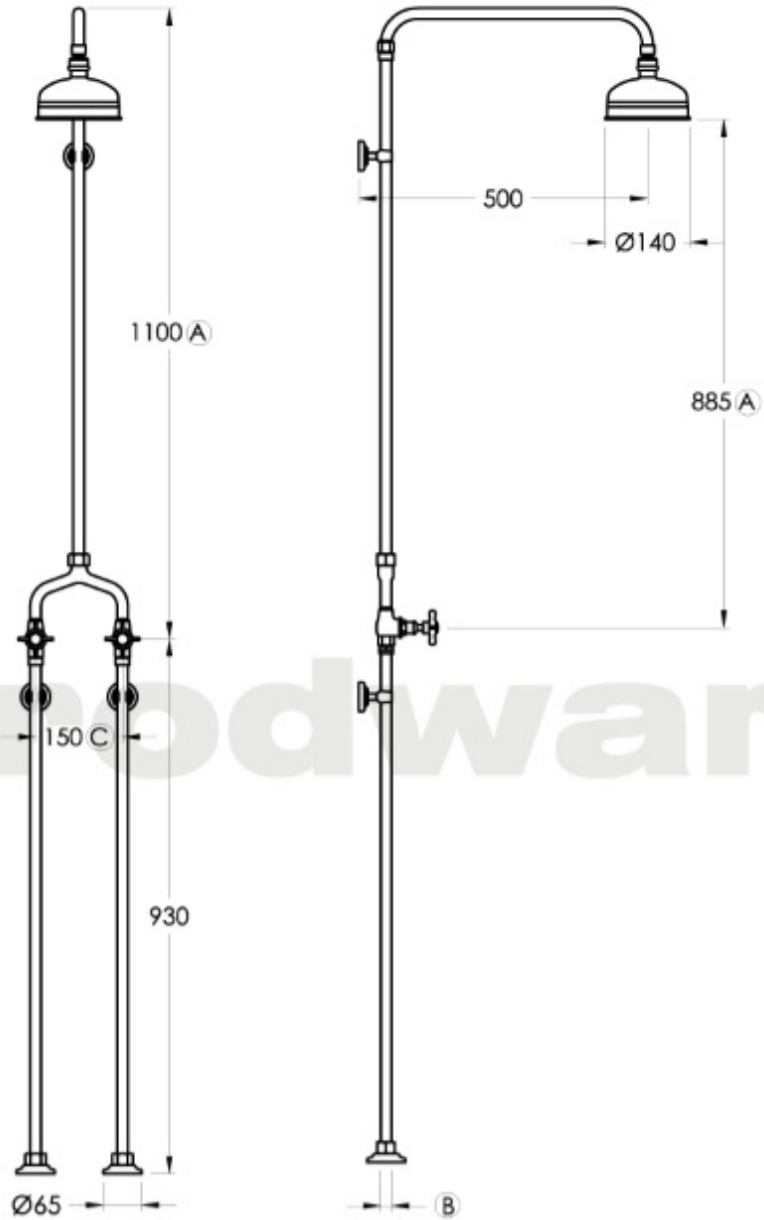

## Neu England Floor Exposed Shower Set 150mm

Full of character, and wonderfully evocative. Indulge the senses with shapes that generate the warm feeling of home. A design that borrows from earlier times yet is certified to the latest water saving WELS standards.

Features: Exposed with 150mm Head. Floor entry.

Finish: Available in all Brodware finishes.

Options: Cross Handles with Easiglide® 3/4 turn ceramic spindles. Metal lever handle with Easiglide® 1/4 turn ceramic spindles. White Porcelain or Black Porcelain lever handle with Easiglide® 1/4 turn ceramic spindles.

## Specifications

- C Fixed centre; taps must have 150mm centres
  - B Requires  $\frac{3}{4}$ "BSP male thread from floor
  - A Maximum, adjustable; can be reduced at installation
-