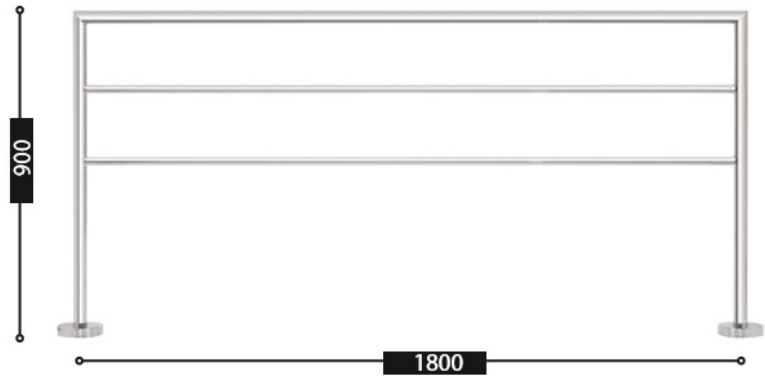

Dimensions: 100mm or 1800 W x 900mm H

Finish: Chrome

Options: Hard wired only

Wattage: 100 & 150 Watt

## Specifications

**Free Standing 1000 Model**

- > 900mm(h) x 1000mm(w)
- > High Polished Chrome
- > 100 watt
- > **Tube Diameter**
  - Vertical 38mm
  - Horizontal 25mm

**Free Standing 1800 Model**

- > 900mm(h) x 1800mm(w)
- > High Polished Chrome
- > 150 watt
- > **Tube Diameter**
  - Vertical 38mm
  - Horizontal 25mm