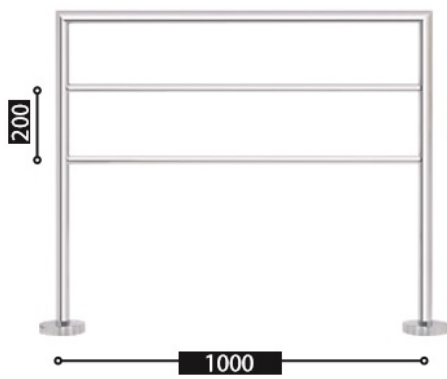

## Freestanding Heated Rail

Hydrotherm's freestanding heated rail radiates class and luxury with its minimalist design and practical form, the Free Standing towel rail has been designed to superbly complement open planned bathrooms and free standing baths.

Dimensions: 100mm or 1800 W x 900mm H

Finish: Chrome

Options: Hard wired only

Wattage: 100 & 150 Watt

## Specifications

**Free Standing 1000 Model**

- > 900mm(h) x 1000mm(w)
- > High Polished Chrome
- > 100 watt
- > **Tube Diameter**
  - Vertical 38mm
  - Horizontal 25mm

**Free Standing 1800 Model**

- > 900mm(h) x 1800mm(w)
- > High Polished Chrome
- > 150 watt
- > **Tube Diameter**
  - Vertical 38mm
  - Horizontal 25mm