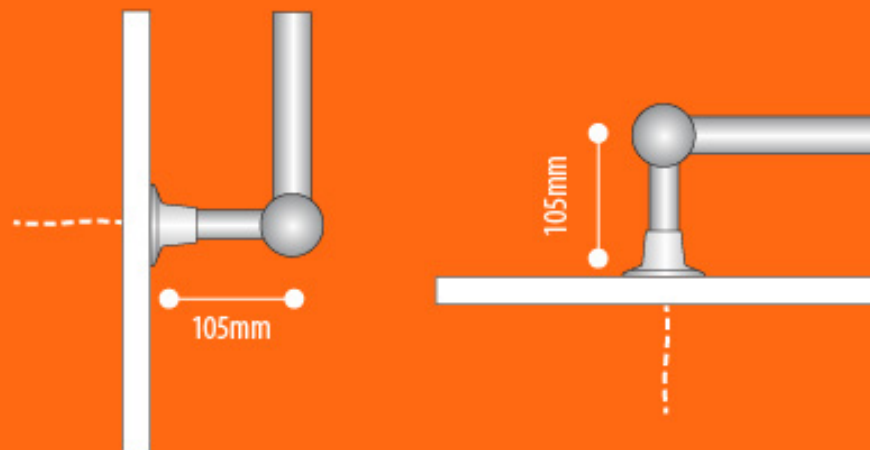

B-Series Mini

Hydrotherm's Mini, and Single Bar options enable bathrooms of all sizes to achieve the timeless elegance of our B-Series range, without compromising vast expanses of floor and wall space.

Dimensions: 600mm W x 500mm H

Finish: Chrome, Black, Powdercoat

Options: Hard wired only

Wattage: 40-70 Watt

Specifications

B Mini Series

Wiring Options

Hard Wired Only

IPX5 Rating

HYDROTHERM
TOWEL RAILS