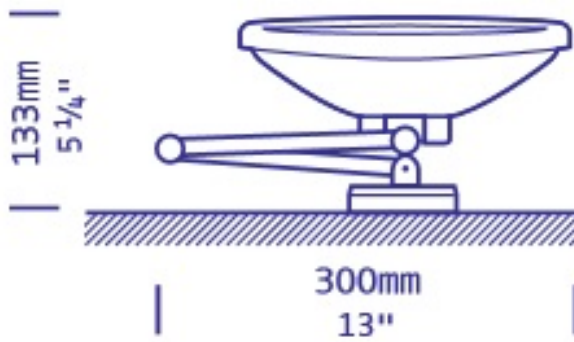

Infini C 24 Mirror w/ Light

This magnifying lighted mirror is supported by a double arm that permits you to adjust the mirror both vertically and horizontally. The mirror can extend up to 44 centimeters (17 5/16 inches) from the wall. Functional and long-lasting, it is highly appreciated for its exacting manufacture. The 6-watt compact fluorescent bulb is highly energy efficient (life 6,000 hours). The lighting color ("lumière du jour") was chosen to best approximate daylight and therefore is most suitable for applying makeup. Designed and manufactured in Paris, France.

Finish: Chrome or Satin nickel

Magnification: 5x

Dimensions: 240 D x 445mm extension

Specifications

① **MIROIR DÉPLIÉ**
MIRROR UNFOLDED

② **MIROIR PLIÉ**
MIRROR FOLDED