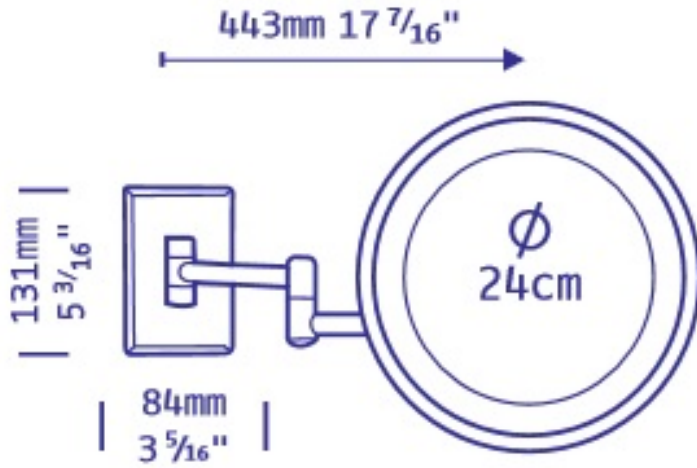

Infini C 24 Mirror w/ Light

This magnifying lighted mirror is supported by a double arm that permits you to adjust the mirror both vertically and horizontally. The mirror can extend up to 44 centimeters (17 5/16 inches) from the wall. Functional and long-lasting, it is highly appreciated for its exacting manufacture. The 6-watt compact fluorescent bulb is highly energy efficient (life 6,000 hours). The lighting color ("lumière du jour") was chosen to best approximate daylight and therefore is most suitable for applying makeup. Designed and manufactured in Paris, France.

Finish: Chrome or Satin nickel

Magnification: 5x

Dimensions: 240 D x 445mm extension

Specifications

① **MIROIR DÉPLIÉ**
MIRROR UNFOLDED

② **MIROIR PLIÉ**
MIRROR FOLDED