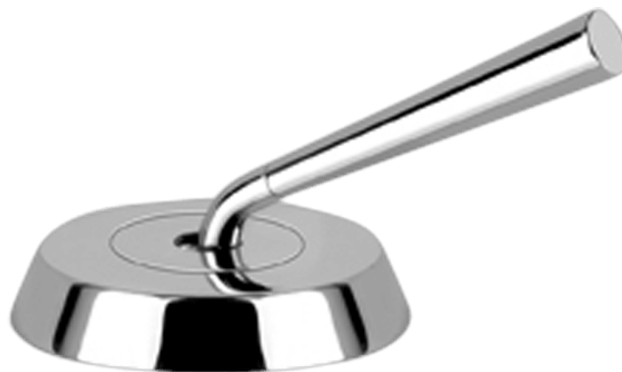

Cono Hob Mixer

The elegant objects with which we surround ourselves say something about us and embody the essential need for style that we express throughout our daily lives. Gessi has embraced this aspiration by creating Eleganza, a refined collection for the bathroom inspired by the pursuit of tangible design to shape the intangible concept of elegance.

Features: Manufactured in Italy.

Finish: Chrome, Black Metal Brushed PVD, Black Metal PVD, Brushed Nickel, Copper PVD, Matt Black, White.

Specifications