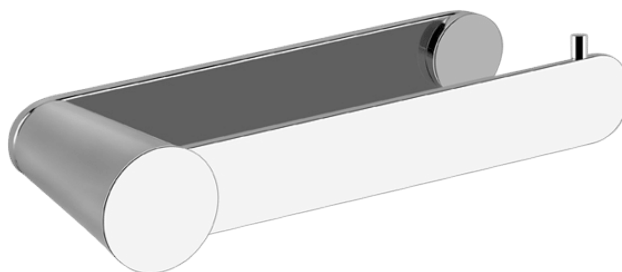

Cono Toilet Roll Holder

Gessi aims to fulfil the desire to blend nature with architecture in people's private habitats, envisioning the bathroom not only as a place for regeneration and well-being but also as a truly natural shelter.

During a journey among the lush scenery and the dwellings in South Eastern Asia, Designer and Sculptor Prospero Rasulo captured the sun filtering light cones across vegetation, the architectural form describing his ideal fusion of architecture and nature: The Cone, which became the new "sign" of Gessi.

Finish: Chrome, Black Metal Brushed PVD, Black Metal PVD, Brushed Nickel, Copper PVD, Matt Black, White.

Features: Manufactured and Designed in Italy.

Specifications