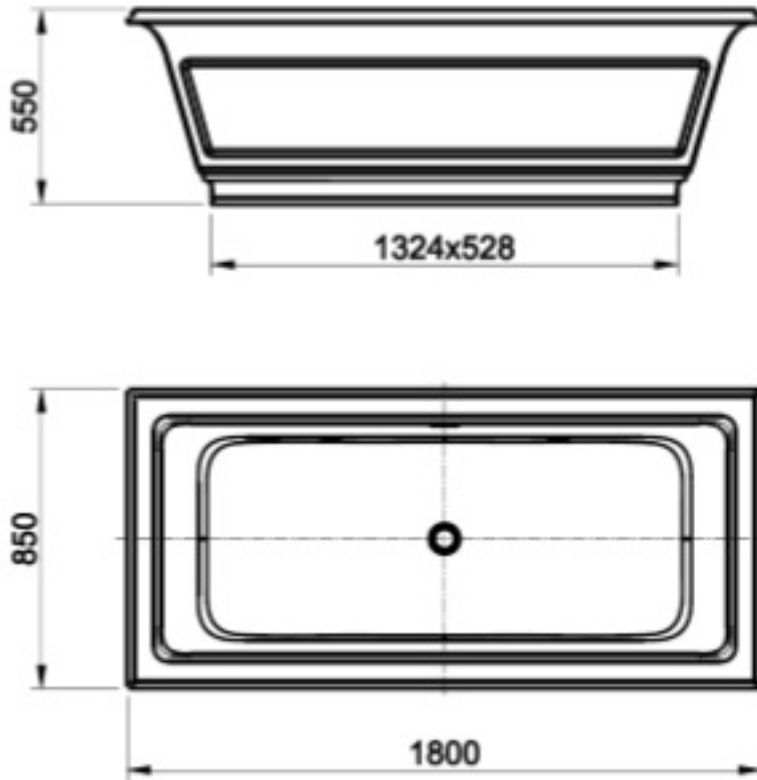

Weight: 150kg (empty)

Waste: Included

Material: Cristalplant

Finish: Matt white

Specifications

Note: all recommended installation dimensions are for reference only.