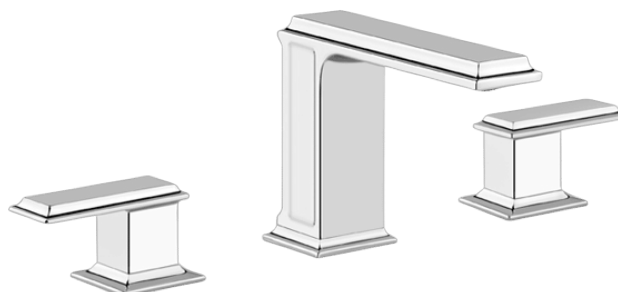

Eleganza Basin Set

The elegant objects with which we surround ourselves say something about us and embody the essential need for style that we express throughout our daily lives. Gessi has embraced this aspiration by creating Eleganza, a refined collection for the bathroom inspired by the pursuit of tangible design to shape the intangible concept of elegance.

Features: Manufactured in Italy.

Finish: Polished chrome, Antique Brass PVD, Black Metal PVD, Brushed Gold, Brushed Nickel, Copper PVD, Gold, Stained Gold.

WELS: 4 STAR Rated. 7.5 L/min. Registration number T22361