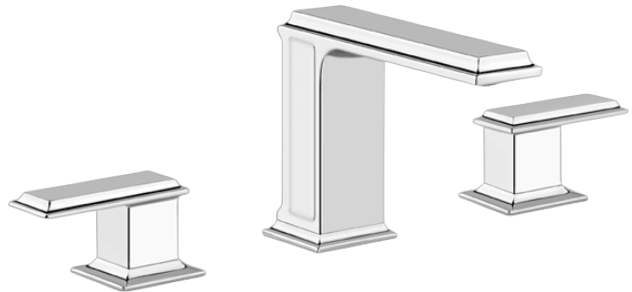

Eleganza Basin Set

The elegant objects with which we surround ourselves say something about us and embody the essential need for style that we express throughout our daily lives. Gessi has embraced this aspiration by creating Eleganza, a refined collection for the bathroom inspired by the pursuit of tangible design to shape the intangible concept of elegance.

Features: Manufactured in Italy.

Finish: Polished chrome, Antique Brass PVD, Black Metal PVD, Brushed Gold, Brushed Nickel, Copper PVD, Gold, Stained Gold.

WELS: 4 STAR Rated. 7.5 L/min. Registration number T22361