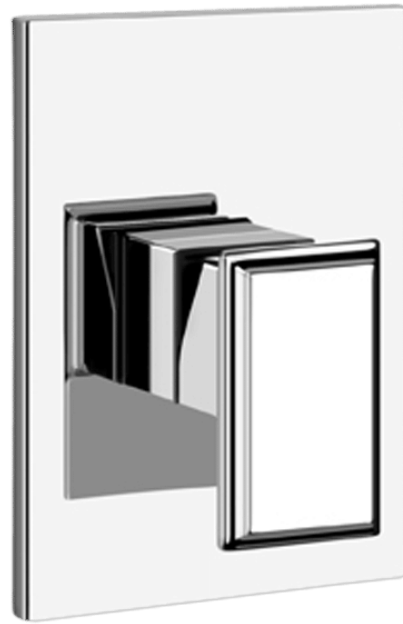

Eleganza Wall Mixer w/ Large Plate

The elegant objects with which we surround ourselves say something about us and embody the essential need for style that we express throughout our daily lives. Gessi has embraced this aspiration by creating Eleganza, a refined collection for the bathroom inspired by the pursuit of tangible design to shape the intangible concept of elegance.

Features: Manufactured in Italy.

Finish: Polished chrome, Antique Brass PVD, Black Metal PVD, Brushed Gold, Brushed Nickel, Copper PVD, Gold, Stained Gold.

Installation: Product is supplied in two parts. In-wall component to be installed at rough-in.