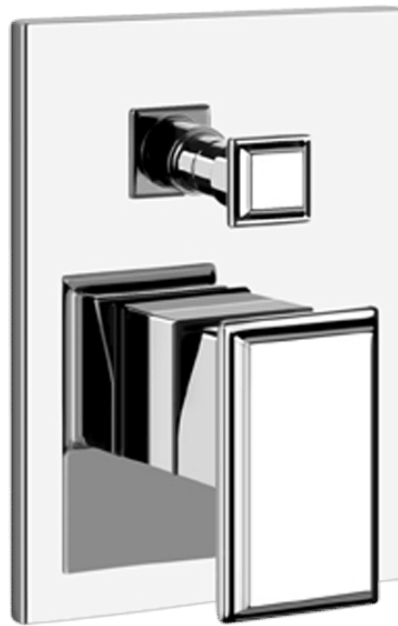

## Eleganza Wall Mixer w/ Diverter

The elegant objects with which we surround ourselves say something about us and embody the essential need for style that we express throughout our daily lives. Gessi has embraced this aspiration by creating Eleganza, a refined collection for the bathroom inspired by the pursuit of tangible design to shape the intangible concept of elegance.

Features: Manufactured in Italy.

Finish: Polished chrome, Antique Brass PVD, Black Metal PVD, Brushed Gold, Brushed Nickel, Copper PVD, Gold, Stained Gold.

Installation: Product is supplied in two parts. In-wall component to be installed at rough-in.