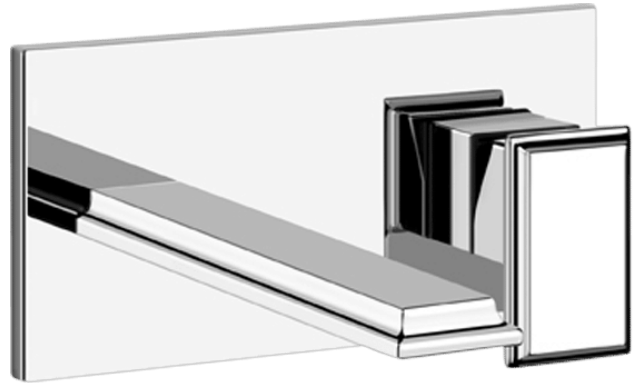

Eleganza Wall Basin Set w/ Mixer

The elegant objects with which we surround ourselves say something about us and embody the essential need for style that we express throughout our daily lives. Gessi has embraced this aspiration by creating Eleganza, a refined collection for the bathroom inspired by the pursuit of tangible design to shape the intangible concept of elegance.

Features: Manufactured in Italy.

Finish: Polished chrome, Antique Brass PVD, Black Metal PVD, Brushed Gold, Brushed Nickel, Copper PVD, Gold, Stained Gold.

Installation: Product is supplied in two parts. In-wall component to be installed at rough-in.

WELS: 4 STAR Rated. 7.5 L/min. Registration number T25351

Specifications