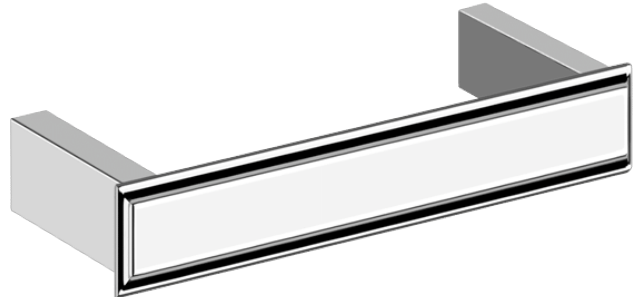

Eleganza 30cm Towel Rail

The elegant objects with which we surround ourselves say something about us and embody the essential need for style that we express throughout our daily lives. Gessi has embraced this aspiration by creating Eleganza, a refined collection for the bathroom inspired by the pursuit of tangible design to shape the intangible concept of elegance.

Finish: Polished chrome, Antique Brass PVD, Black Metal PVD, Brushed Gold, Brushed Nickel, Copper PVD, Gold, Stained Gold.

Features: Manufactured and Designed in Italy.

Specifications