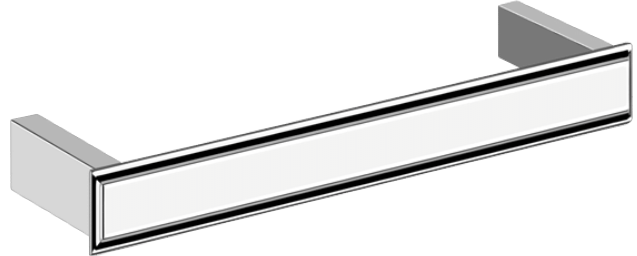

Eleganza 45cm Towel Rail

The elegant objects with which we surround ourselves say something about us and embody the essential need for style that we express throughout our daily lives. Gessi has embraced this aspiration by creating Eleganza, a refined collection for the bathroom inspired by the pursuit of tangible design to shape the intangible concept of elegance.

Finish: Polished chrome, Antique Brass PVD, Black Metal PVD, Brushed Gold, Brushed Nickel, Copper PVD, Gold, Stained Gold.

Features: Manufactured and Designed in Italy.

Specifications