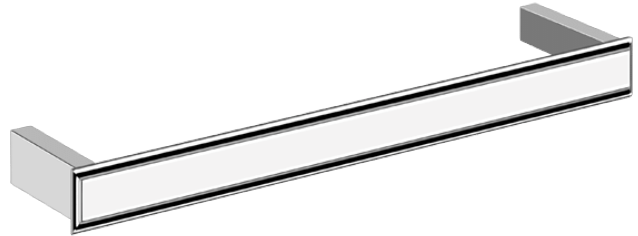

## Eleganza 60cm Towel Rail

The elegant objects with which we surround ourselves say something about us and embody the essential need for style that we express throughout our daily lives. Gessi has embraced this aspiration by creating Eleganza, a refined collection for the bathroom inspired by the pursuit of tangible design to shape the intangible concept of elegance.

Finish: Polished chrome, Antique Brass PVD, Black Metal PVD, Brushed Gold, Brushed Nickel, Copper PVD, Gold, Stained Gold.

Features: Manufactured and Designed in Italy.