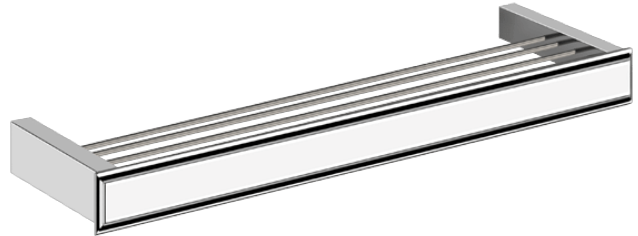

Eleganza 60cm Shelf

The elegant objects with which we surround ourselves say something about us and embody the essential need for style that we express throughout our daily lives. Gessi has embraced this aspiration by creating Eleganza, a refined collection for the bathroom inspired by the pursuit of tangible design to shape the intangible concept of elegance.

Finish: Polished chrome, Antique Brass PVD, Black Metal PVD, Brushed Gold, Brushed Nickel, Copper PVD, Gold, Stained Gold.

Features: Manufactured and Designed in Italy.

Specifications