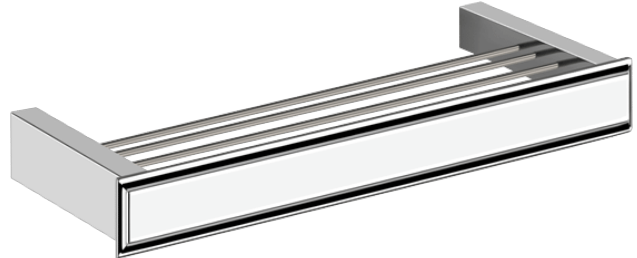

Eleganza 30cm Shelf

The elegant objects with which we surround ourselves say something about us and embody the essential need for style that we express throughout our daily lives. Gessi has embraced this aspiration by creating Eleganza, a refined collection for the bathroom inspired by the pursuit of tangible design to shape the intangible concept of elegance.

Finish: Polished chrome, Antique Brass PVD, Black Metal PVD, Brushed Gold, Brushed Nickel, Copper PVD, Gold, Stained Gold.

Features: Manufactured and Designed in Italy.

Specifications