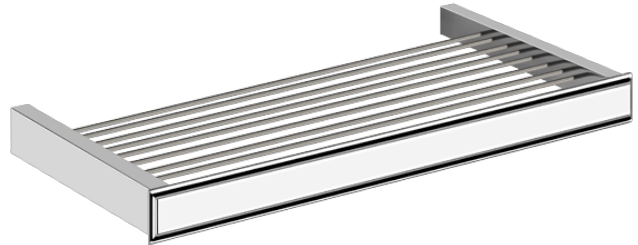

## Eleganza 60cm Shelf

The elegant objects with which we surround ourselves say something about us and embody the essential need for style that we express throughout our daily lives. Gessi has embraced this aspiration by creating Eleganza, a refined collection for the bathroom inspired by the pursuit of tangible design to shape the intangible concept of elegance.

Finish: Polished chrome, Antique Brass PVD, Black Metal PVD, Brushed Gold, Brushed Nickel, Copper PVD, Gold, Stained Gold.

Features: Manufactured and Designed in Italy.