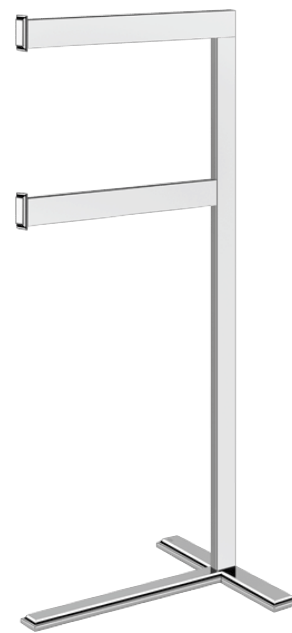

## Eleganza Freestanding Towel Rail

The elegant objects with which we surround ourselves say something about us and embody the essential need for style that we express throughout our daily lives. Gessi has embraced this aspiration by creating Eleganza, a refined collection for the bathroom inspired by the pursuit of tangible design to shape the intangible concept of elegance.

Finish: Polished chrome, Antique Brass PVD, Black Metal PVD, Brushed Gold, Brushed Nickel, Copper PVD, Gold, Stained Gold.

Features: Manufactured and Designed in Italy.