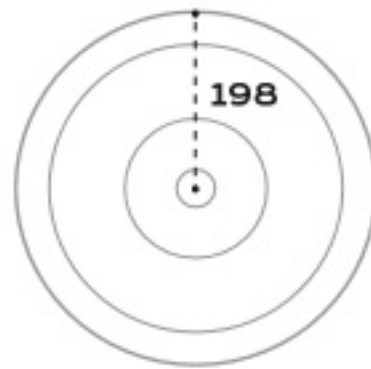

Dimensions: 397 D x 130mm H

Material: Solid surface, Bronze or Zinc

Waste: 40mm non-overflow (supplied separately)

Specifications

side view / front view

top view