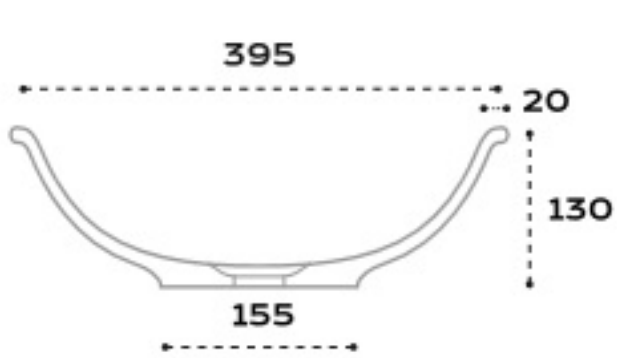

Marsh Basin

The Marsh basin by Merwe is a small basin with a round shape. Certainly, this bathroom basin is ideal for small bathrooms where the basin is in the corner. Furthermore, the size of the small basin and the depth of the bowl of the stone basin ensure that it is a practical basin.

Dimensions: 397 D x 130mm H

Material: Solid surface, Bronze or Zinc

Waste: 40mm non-overflow (supplied separately)

Specifications

side view / front view

top view