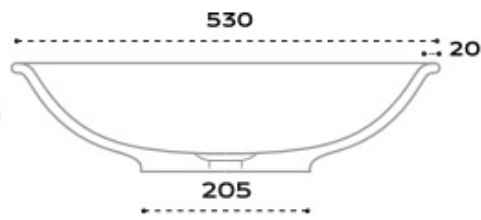

Dimensions: 532 W x 397 D x 130mm H

Material: Solid surface, Bronze or Zinc

Waste: 40mm non-overflow (supplied separately)

Specifications

side view

front view

top view