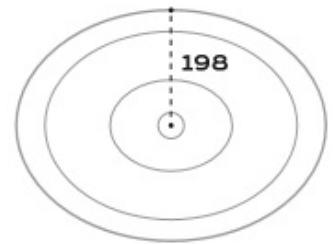

Dimensions: 532 W x 397 D x 130mm H

Material: Solid surface, Bronze or Zinc

Waste: 40mm non-overflow (supplied separately)

Specifications

side view

front view

top view