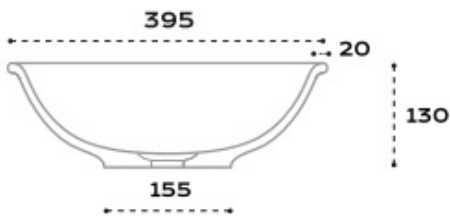

Loch Basin

The Loch basin by Merwe is an oval basin manufactured in Solid Surface, Solid Bronze and Zinc. The basin has soft, feminine lines, and is available in gloss and matt finishes. The design of the basin will ensure that your new bathroom has a classical feel to it; the Loch basin is timeless. Furthermore, this bathroom basin will be in fashion for years to come.

Dimensions: 532 W x 397 D x 130mm H

Material: Solid surface, Bronze or Zinc

Waste: 40mm non-overflow (supplied separately)

Specifications

side view

front view

top view