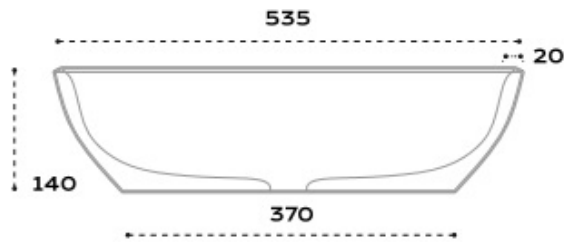

Wadi Basin

The Wadi small basin by Merwe is designed to fit in small spaces room. Specifically, bathrooms where there is not enough space for a large basin. To explain the small size of this bathroom basin, this oval basin is narrow. However, the space inside is big enough to ensure that it is practical.

The Wadi basin is available in matt and gloss solid surface. Recently, Merwe introduced this bathroom basin in solid bronze and solid zinc.

Dimensions: 536 W x 275 D x 140mm H

Material: Solid surface, Bronze or Zinc

Waste: 40mm non-overflow (supplied separately)

Specifications

side view

front view

top view