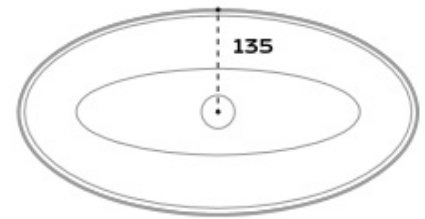

Wadi Basin

The Wadi small basin by Merwe is designed to fit in small spaces room. Specifically, bathrooms where there is not enough space for a large basin. To explain the small size of this bathroom basin, this oval basin is narrow. However, the space inside is big enough to ensure that it is practical.

The Wadi basin is available in matt and gloss solid surface. Recently, Merwe introduced this bathroom basin in solid bronze and solid zinc.

Dimensions: 536 W x 275 D x 140mm H

Material: Solid surface, Bronze or Zinc

Waste: 40mm non-overflow (supplied separately)

Specifications

side view

front view

top view