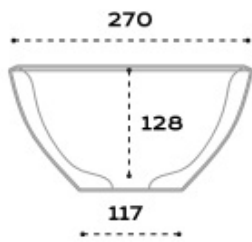

Wadi Basin

The Wadi small basin by Merwe is designed to fit in small spaces room. Specifically, bathrooms where there is not enough space for a large basin. To explain the small size of this bathroom basin, this oval basin is narrow. However, the space inside is big enough to ensure that it is practical.

The Wadi basin is available in matt and gloss solid surface. Recently, Merwe introduced this bathroom basin in solid bronze and solid zinc.

Dimensions: 536 W x 275 D x 140mm H

Material: Solid surface, Bronze or Zinc

Waste: 40mm non-overflow (supplied separately)

Specifications

side view

front view

top view