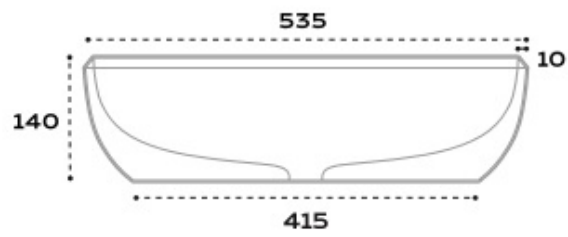

For interest sake, all Merwe's bathroomware are named after waterbodies. Specifically, The Cambridge dictionary says that the cove means the curved part of a coast that partly surrounds an area of water. To explain, the Cove basin is curved, and therefore we thought that this will be an appropriate name for the oval basin. The Cove basin is also available with integrated overflow (see related products).

Dimensions: 540 W x 380 D x 140mm H

Material: Bronze or Zinc

Waste: 40mm without overflow (supplied separately)

Specifications

side view

front view

top view