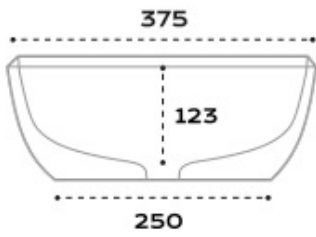

For interest sake, all Merwe's bathroomware are named after waterbodies. Specifically, The Cambridge dictionary says that the cove means the curved part of a coast that partly surrounds an area of water. To explain, the Cove basin is curved, and therefore we thought that this will be an appropriate name for the oval basin. The Cove basin is also available with integrated overflow (see related products).

Dimensions: 540 W x 380 D x 140mm H

Material: Bronze or Zinc

Waste: 40mm without overflow (supplied separately)

Specifications

side view

front view

top view