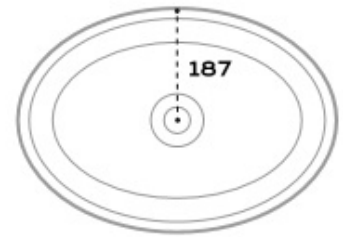

Dimensions: 540 W x 380 D x 140mm H

Material: Bronze or Zinc

Waste: 40mm without overflow (supplied separately)

Specifications

side view

front view

top view