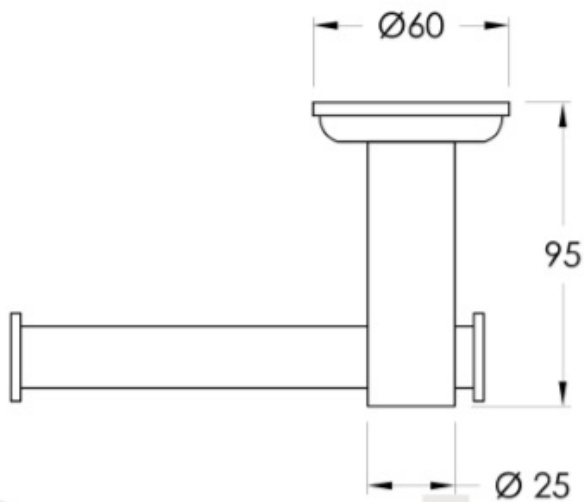

Manhattan Reversible Toilet Roll Holder

A clean, modern interpretation of a classical design, the Manhattan collection presents a unique blend of simplistic lines and smooth curves. Architectural forms of graceful contours give a dynamic style with enhanced practicality. A harmonious synthesis between form, function and aesthetics.

Finish: Available in all Brodware finishes.

Features: Toilet roll holder can be reversed by loosening grub screw and sliding rod to the opposite side.

Specifications

Brodware