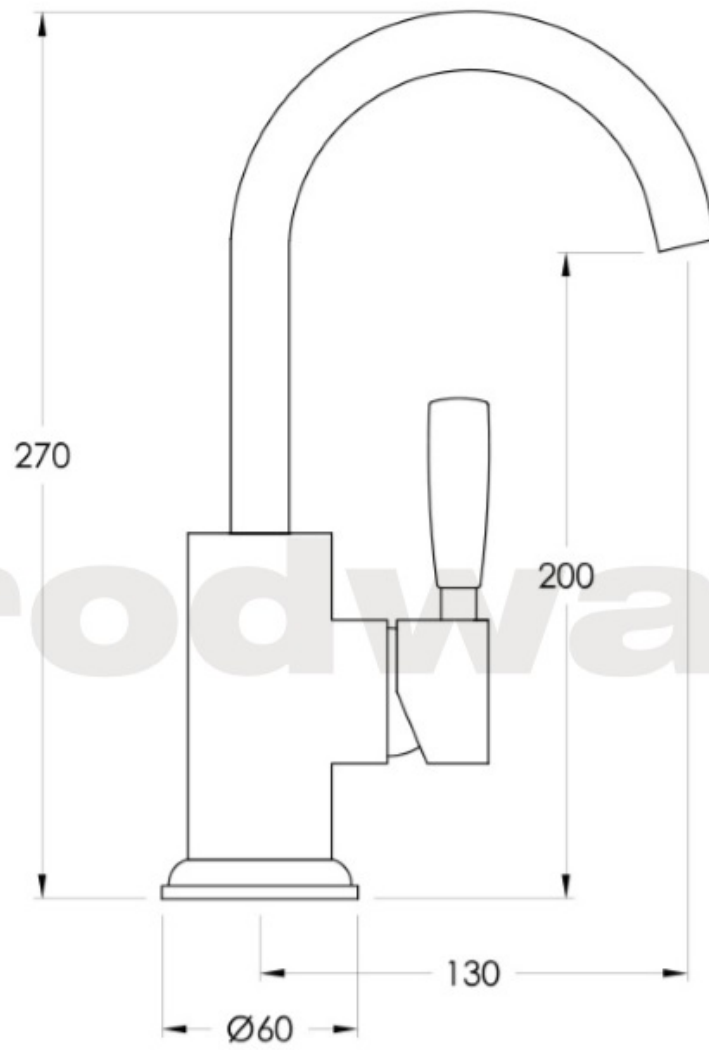

Features: Easiglide® mixer cartridge with temperature limiter which can be adjusted to suit personal requirements and energy savings. Patented Broclean® filtration system. Swivel spout.

Finish: Available in all Brodware finishes.

Installation: Maximum bench top thickness = 25mm.

WELS: 6 STAR Rated. 4.5 L/min. Registration number TM29092

### Specifications

Note: Mixer requires a  $\text{Ø}35\text{mm}$  hole in the bench or basin