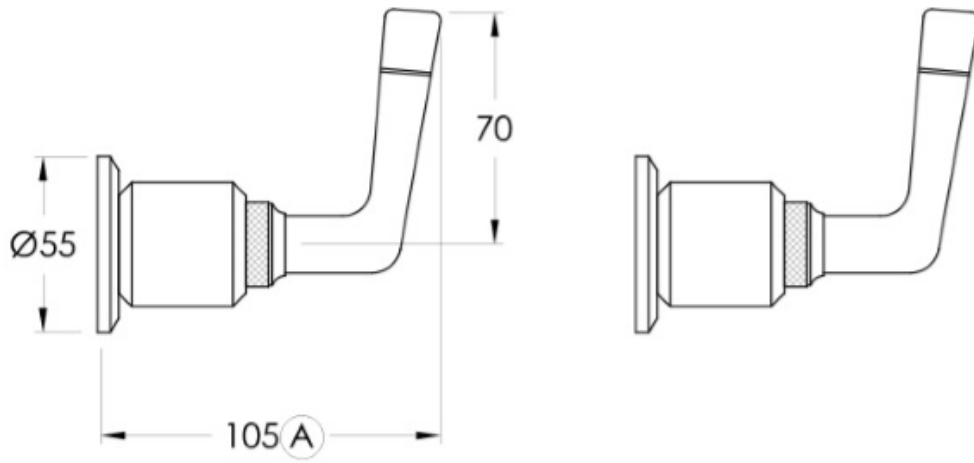

Industrica Lever Wall Taps

Inspired by the raw Industrial Era, the Industrica collection looks back through time to offer a sophistication of its own.

Embracing natural materials, the architectural lines and organic textures express a whole new aesthetic language. The repetition of circular shapes enhances the industrial feel, while presenting a distinct style and a unified modern form for all urbanities.

Features: Supplied as a pair (Hot & Cold).

Finish: Available in all Brodware finishes.

Specifications

Brodware