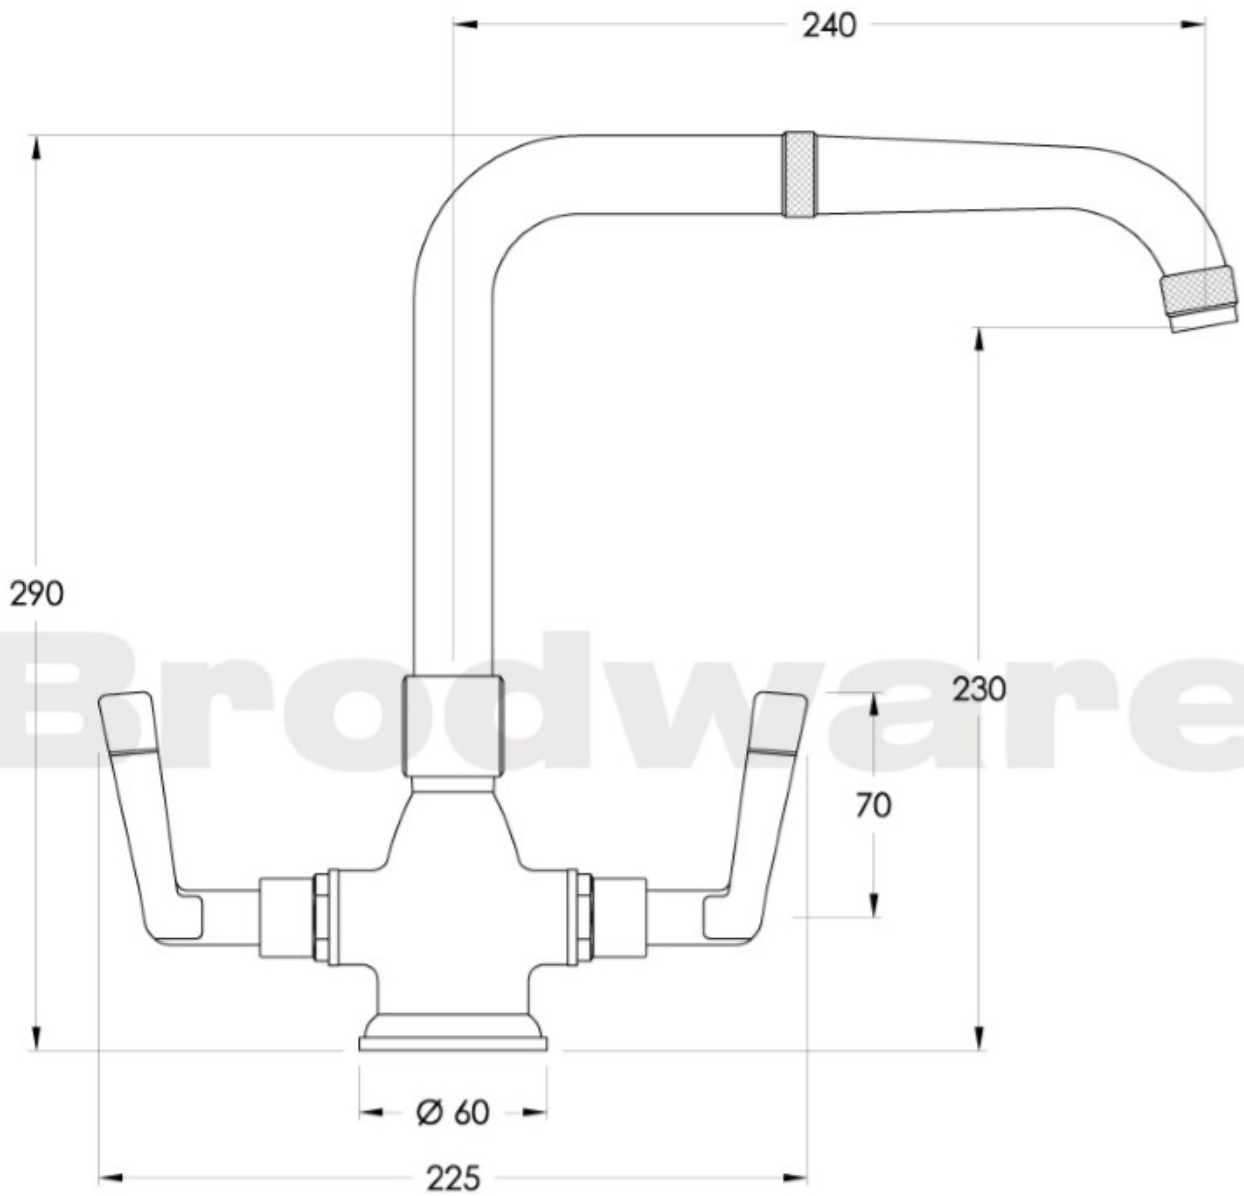

Features: Easiglide® ceramic spindles. Square swivel spout. Patented Broclean® filtration system.

Finish: Available in all Brodware finishes.

WELS: 5 STAR Rated. 6 L/min. Registration number TM27924

Specifications

Note: Mixer requires a $\text{Ø}35\text{mm}$ hole in the bench or basin