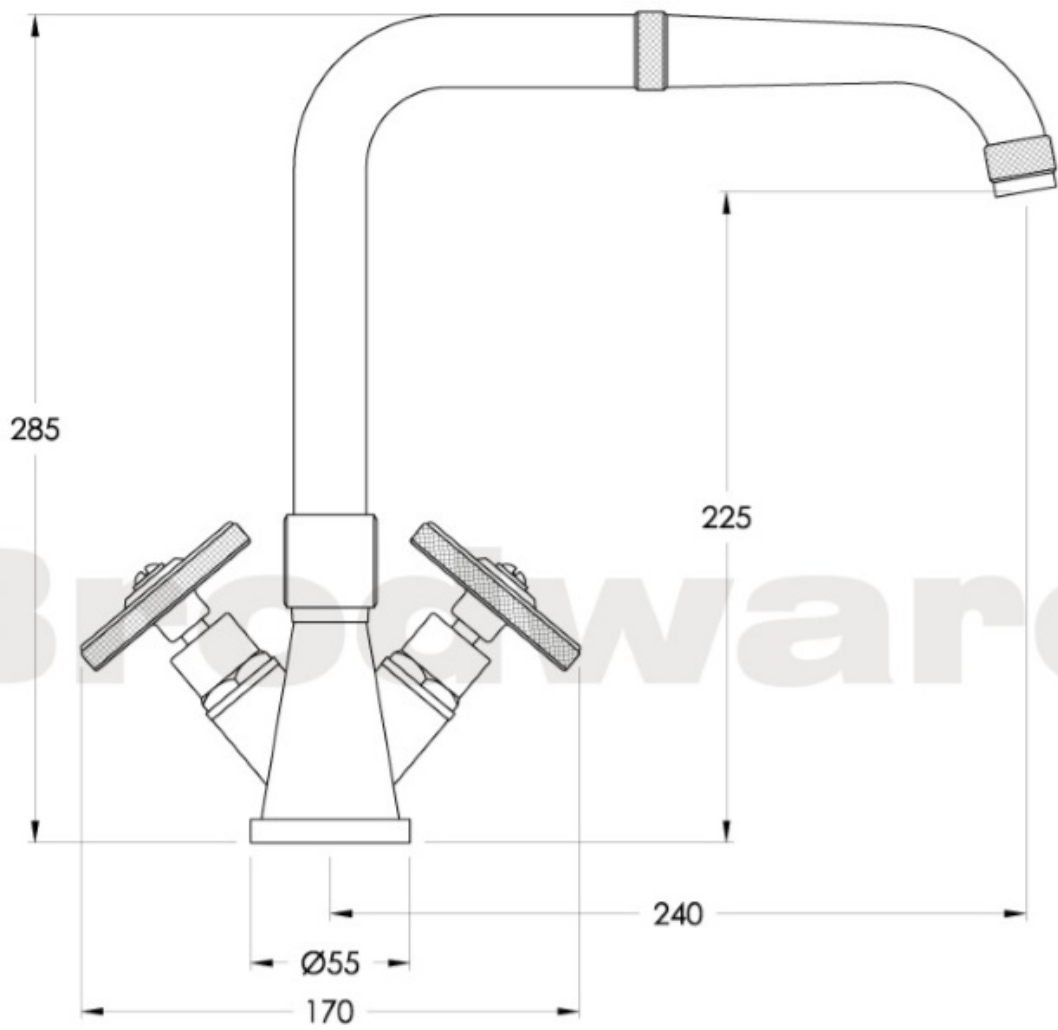

Features: Easiglide® ceramic spindles. Square swivel spout. Patented Broclean® filtration system.

Finish: Available in all Brodware finishes.

WELS: 5 STAR Rated. 6 L/min. Registration number TM27923

Specifications

Note: Mixer requires a Ø35mm hole in the bench or basin