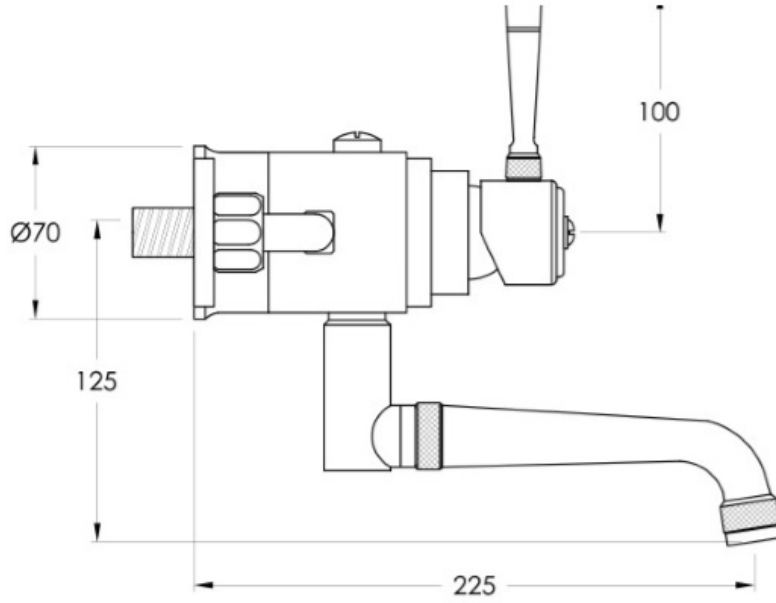

Features: Wall set with underslung swivel spout and mixer.

Finish: Available in all Brodware finishes.

Installation: 1/2" BSP Female fittings required in wall set at 150mm from centre to centre.

WELS: 6 STAR Rated. 4.5 L/min. Registration number TM27948

Specifications

Note: $\frac{1}{2}$ BSP Female fittings required in wall set at 150mm from centre to centre