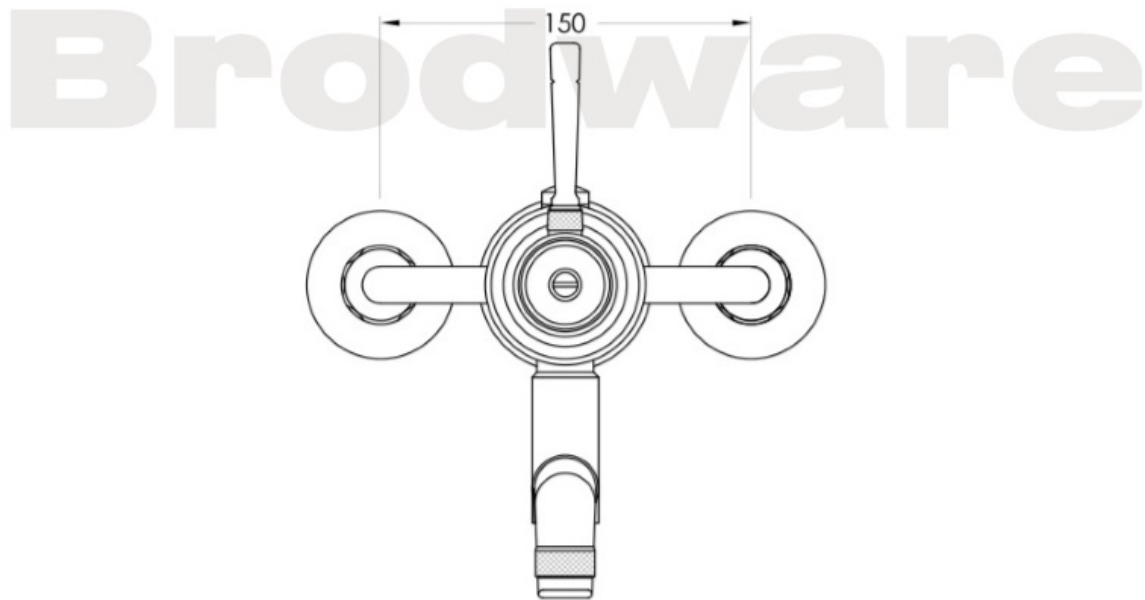

Features: Wall set with underslung swivel spout and mixer.

Finish: Available in all Brodware finishes.

Installation: 1/2" BSP Female fittings required in wall set at 150mm from centre to centre.

WELS: 6 STAR Rated. 4.5 L/min. Registration number TM27948

Specifications

Note: $\frac{1}{2}$ BSP Female fittings required in wall set at 150mm from centre to centre