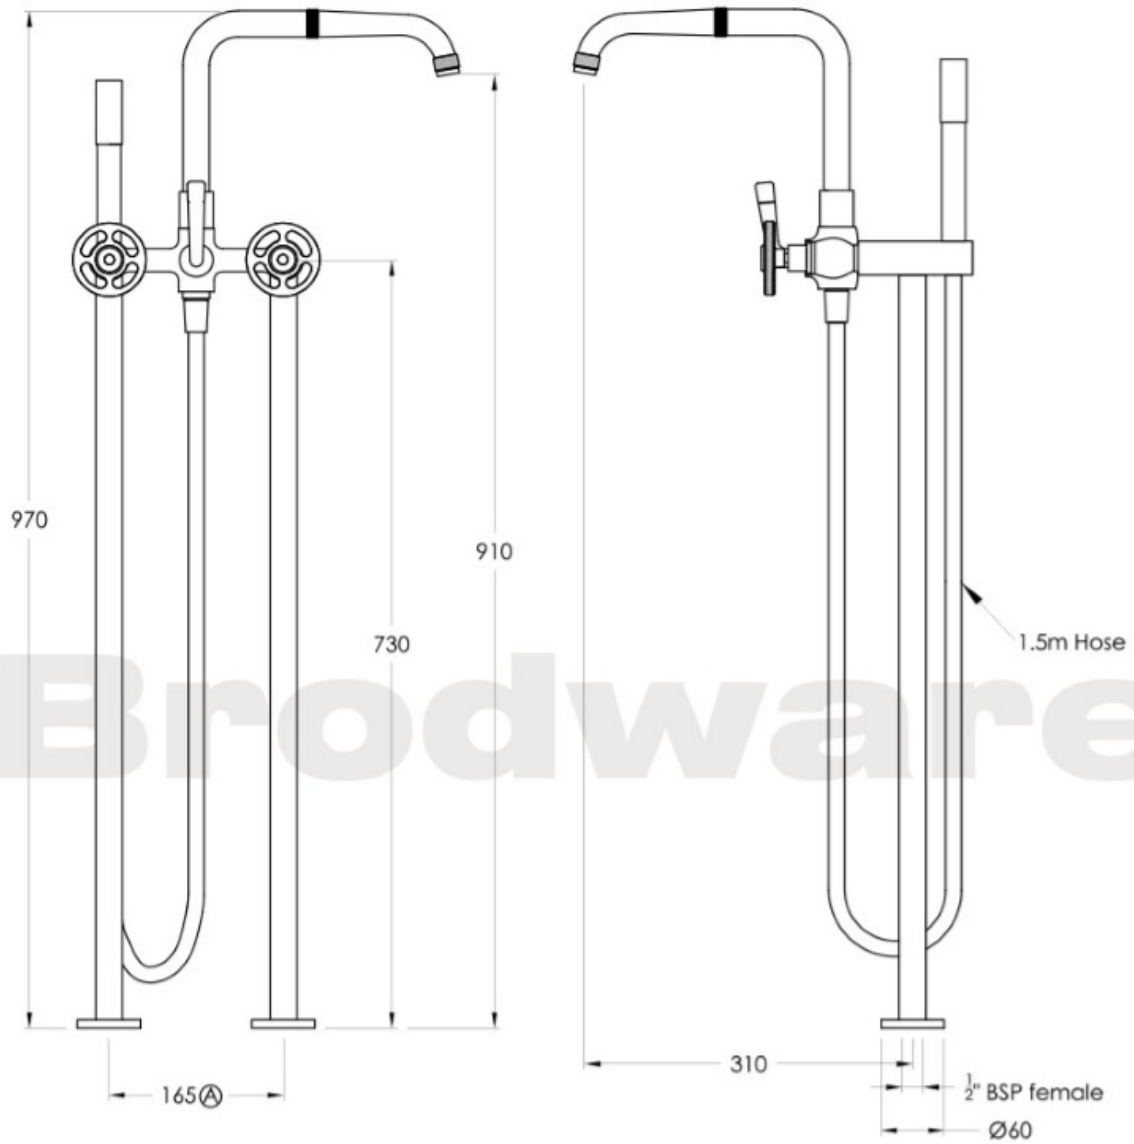

## Industrica Floor Bath Set

Inspired by the raw Industrial Era, the Industrica collection looks back through time to offer a sophistication of its own.

Embracing natural materials, the architectural lines and organic textures express a whole new aesthetic language. The repetition of circular shapes enhances the industrial feel, while presenting a distinct style and a unified modern form for all urbanities.

Features: Easiglide® ceramic spindles. Swivel spout. Diverter, single spray handshower with 1500mm hose.

Finish: Available in all Brodware finishes.

Installation: G 1/2" BSP male thread required in floor. Fixed centre; taps must have 165mm centres.

WELS: 3 STAR Rated. 9 L/min. Registration number SM11015

### Specifications

Note: G 1/2" BSP male thread required in the floor  
Ⓐ Fixed Centre; taps must have 165 mm centres